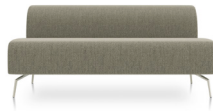

List price: \$2,526

Pattern: Fawn
Available Colors: Navy & Heather
Base: Metal

Jot Double Left

Height: 26 in.
Width: 57 in.
Depth: 28 in.

List price: \$3,000

Pattern: Harrison
Available Colors: Stone
Legs: Metal