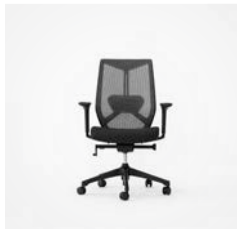

Pricing and Specifications

Task Seating

Vektor

description	model #	height	width	depth	weight	list price
Mid Back Task	FD00251-Grey	38"- 42"	25"	17"	36.6 lbs	$700
	FD00251-Black					$700

Ignite

Black

description	model #	height	width	depth	weight	list
Mid Back Task	FD00253-Black	39"- 42"	27"- 29"	17.5"	43.5 lbs	$1095
	FD00253-Grey					
	FD00253-Orange