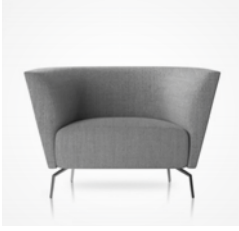

Jot Lounge Chair

Heather