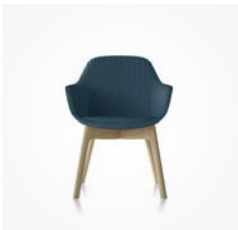

Jest Collection

Jest Lounge Chair

description	model #	height	seat height	arm to arm width	seat width	depth	list price
Jest Lounge Chair	FAR-SYS-CH-01-STEEL FAR-SYS-CH-01-DUSK FAR-SYS-CH-01-CANARY	32.5"	16"	28"	20.5"	28"	$2,150

Jest Guest Chair

Dusk

description	model #	height	seat height	arm to arm width	seat width	depth	list price
Jest Guest Chair	FAR-SYS-CH-02-STEEL FAR-SYS-CH-02-DUSK FAR-SYS-CH-02-CANARY	32.5"	18"	24"	17.5"	23"	$1,850

Jest Table Chair

description	model #	height	seat height	arm to arm width	seat width	depth	list price
Jest Table Chair	FAR-SYS-CH-04-STEEL FAR-SYS-CH-04-DUSK FAR-SYS-CH-04-CANARY	32.5"	18.25"	24"	17.5"	24.5"	$2,100 sold in pairs