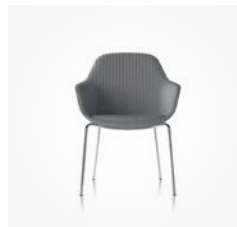

Jest Table Chair

Steel