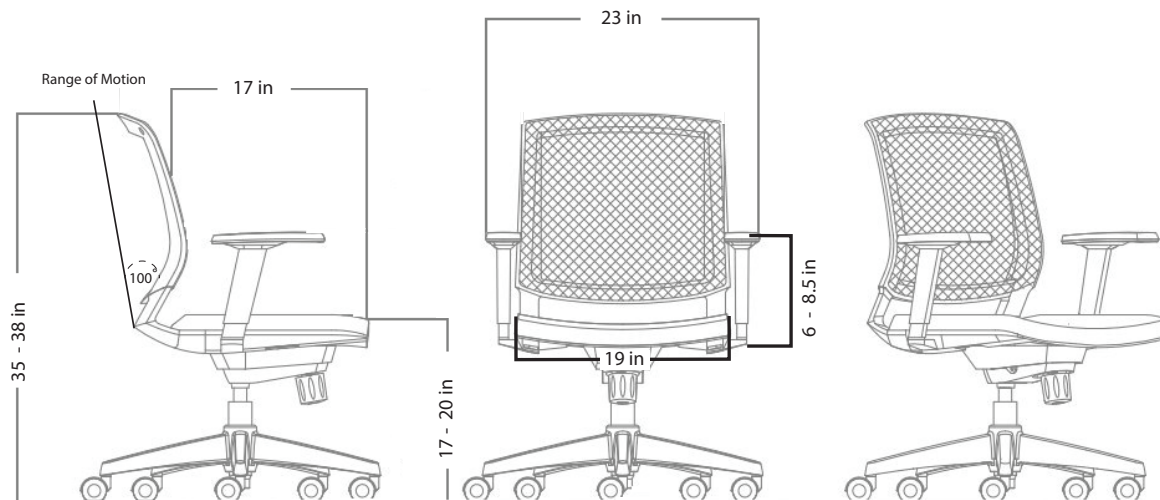

Detailed Dimensions

Amenity