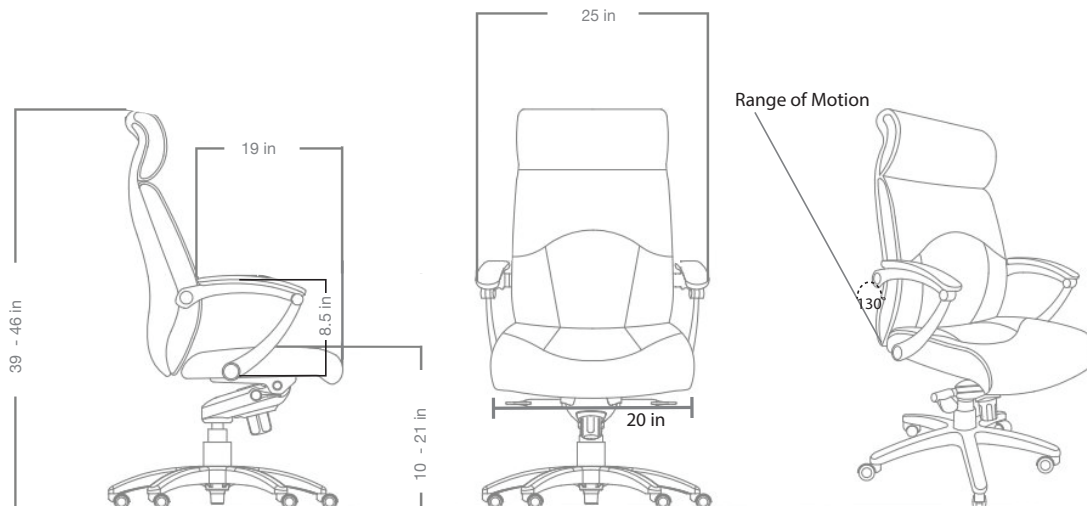

Detailed Dimensions

Amenity

Axiom

Madison