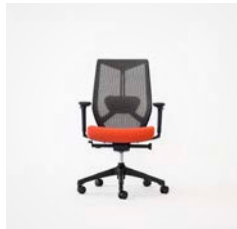

Orange

description	model #	height	width	depth	weight	list
Mid Back Task	FD00253-Black	39"- 42"	27"- 29"	17.5"	43.5 lbs	$1095
	FD00253-Grey					
	FD00253-Orange