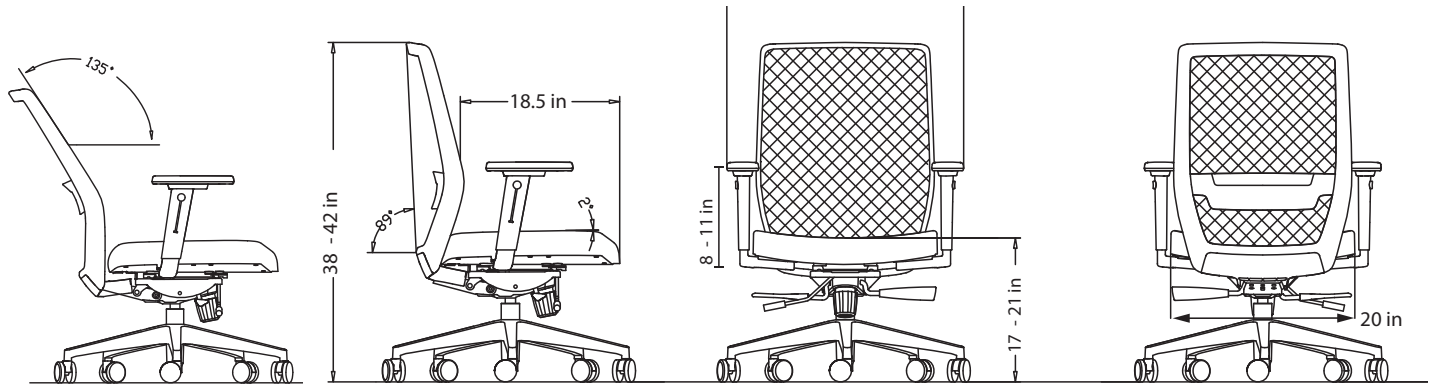

Zone Classic

MidZone

Pricing and Specifications

Task Seating

Vektor

Grey

Black

description	model #	height	width	depth	weight	list price
Mid Back Task	FD00251-Grey	38"- 42"	25"	17"	36.6 lbs	\$700
	FD00251-Black					\$700