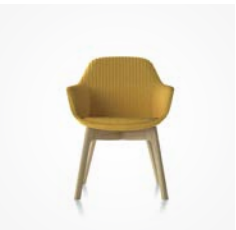

Canary

description	model #	height	seat height	arm to arm width	seat width	depth	list price
Jest Guest Chair	FAR-SYS-CH-02-STEEL FAR-SYS-CH-02-DUSK FAR-SYS-CH-02-CANARY	32.5"	18"	24"	17.5"	23"	$1,850