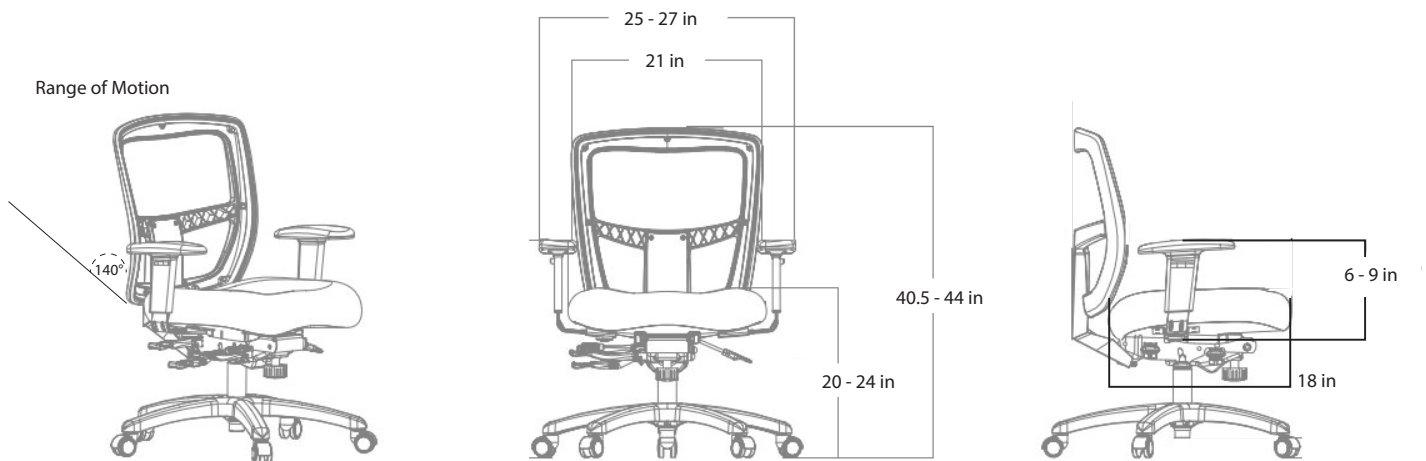

Zone Classic

MidZone

Pricing and Specifications

Task Seating

Vektor

Grey

Black

description	model #	height	width	depth	weight	list price
Mid Back Task	FD00251-Grey	38"- 42"	25"	17"	36.6 lbs	\$700
	FD00251-Black					\$700