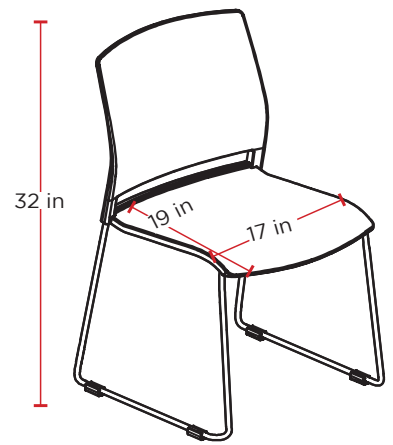

Detailed Dimensions

Amenity

Axiom

Madison

Prep

Prov

Ignite

Vektor

Zone Classic

MidZone

Pricing and Specifications

Task Seating

Vektor

Grey

Black

description	model #	height	width	depth	weight	list price
Mid Back Task	FD00251-Grey	38"- 42"	25"	17"	36.6 lbs	\$700
	FD00251-Black					\$700