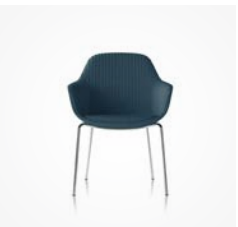

Jest Collection

Jest Lounge Chair

description	model #	height	seat height	arm to arm width	seat width	depth	list price
Jest Lounge Chair	FAR-SYS-CH-01-STEEL FAR-SYS-CH-01-DUSK FAR-SYS-CH-01-CANARY	32.5"	16"	28"	20.5"	28"	$2,150

Jest Guest Chair

description	model #	height	seat height	arm to arm width	seat width	depth	list price
Jest Guest Chair	FAR-SYS-CH-02-STEEL FAR-SYS-CH-02-DUSK FAR-SYS-CH-02-CANARY	32.5"	18"	24"	17.5"	23"	$1,850

Jest Table Chair

Dusk

description	model #	height	seat height	arm to arm width	seat width	depth	list price
Jest Table Chair	FAR-SYS-CH-04-STEEL FAR-SYS-CH-04-DUSK FAR-SYS-CH-04-CANARY	32.5"	18.25"	24"	17.5"	24.5"	$2,100 sold in pairs