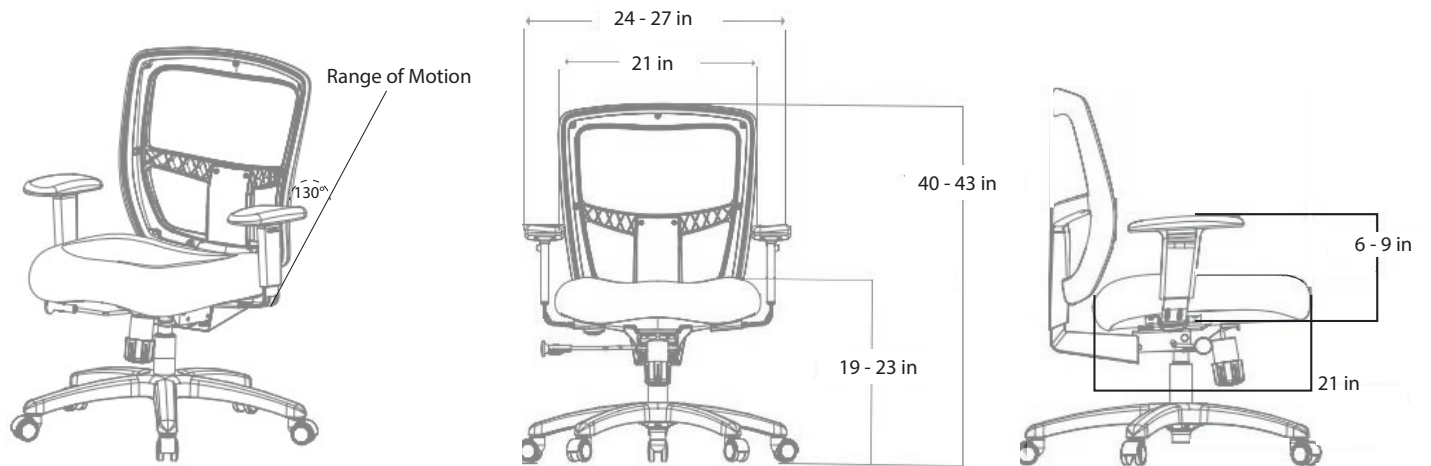

Zone Classic

MidZone

Pricing and Specifications

Task Seating

Vektor

Grey

Black

description	model #	height	width	depth	weight	list price
Mid Back Task	FD00251-Grey	38"- 42"	25"	17"	36.6 lbs	\$700
	FD00251-Black					\$700