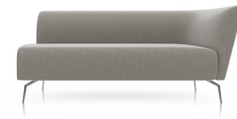

JOT DOUBLE RIGHT

Height: 26 in.
Width: 57 in.
Depth: 28 in.

List price: $2,850

Available in stone with a metal base.