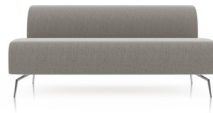

JOT DOUBLE MIDDLE

Height: 26 in.
Width: 51 in.
Depth: 28 in.

List price: $3,100

Available in stone with a metal base.