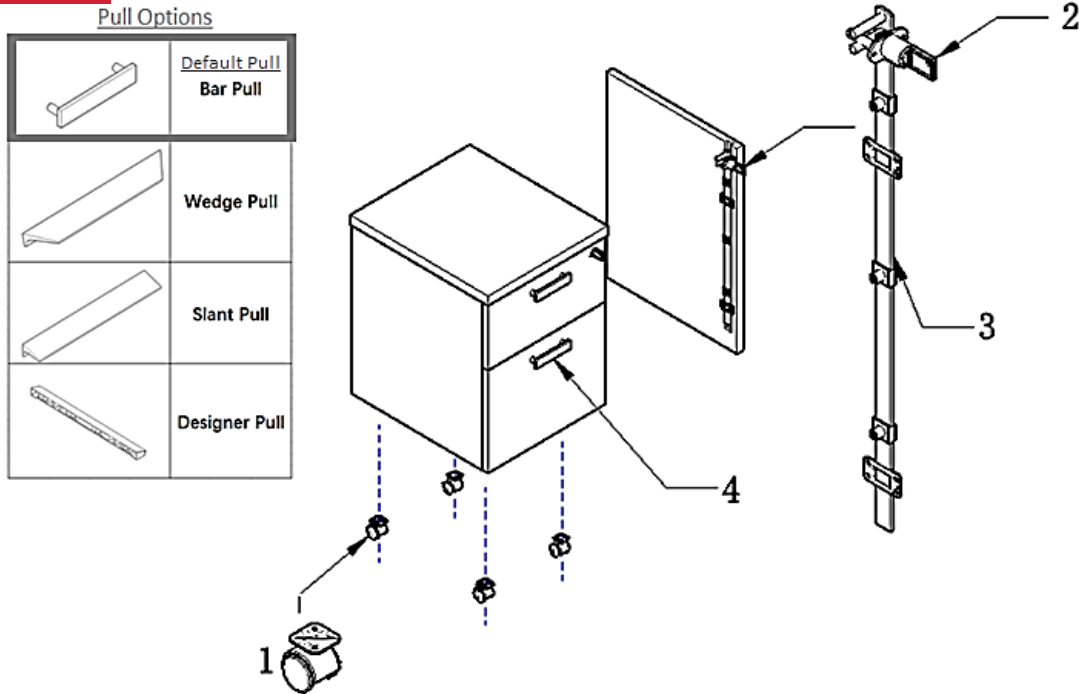

No.	Part Number	Description	Finish Selection	List
1	FPEDSQ.G	Glide (Default)	NO	$3
1.1	GLIDE.PED.EXTENDED	Extended Glide for Ped	NO	$5
2	LOCK	Lock Core, Keyed Alike	NO	$24
2.2	LOCK2	Lock Core, Keyed Separately	NO	$24
2.3	MKEY	Master Key	NO	$24
2.4	CKEY	Change Key (Control Key)	NO	$24

3	PEDSQCL-BF	Lockbar with CORE	NO	$24

4	PEDPULL-10	Bar Pull	NO	$15
	WEDGE-PULL-167	WEDGE PULL - FOR PED	NO	$43
	SLANT-PULL-167	SLANT PULL - FOR PED	NO	$36
	DESIGNER-PULL-250-RED/Green/Grey	Designer Pull	NO	$30