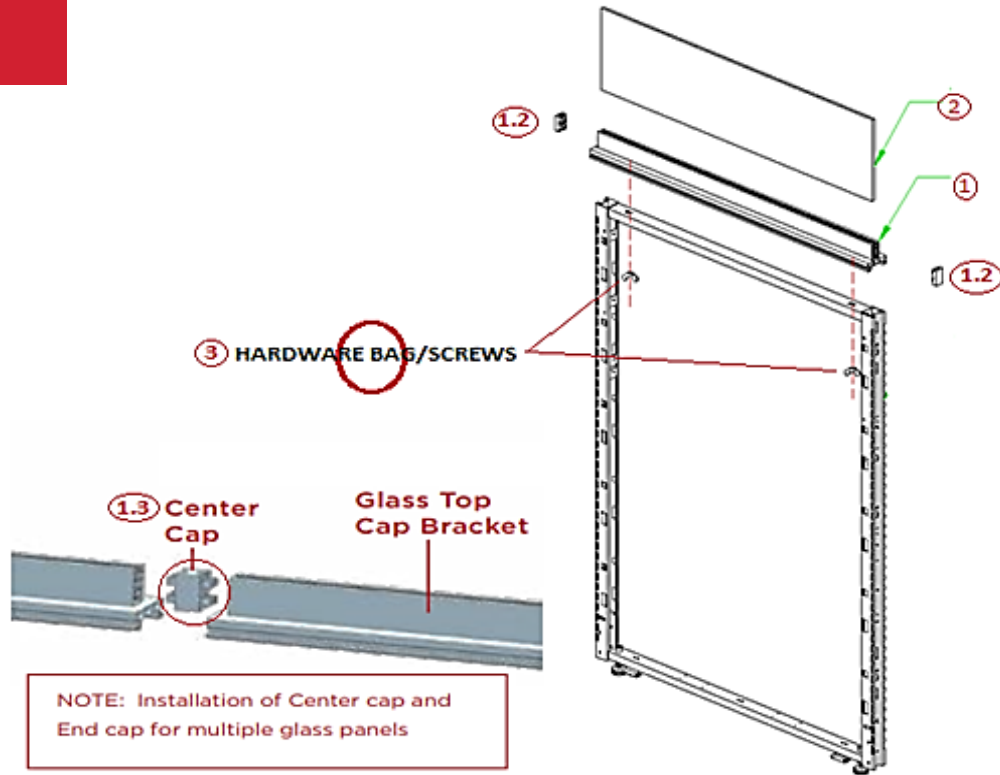

Interra

Privacy Screens, Flush

Fabric - FPSFLUSH.XXXX

Marker Board - FMPSFLUSH.XXX

Laminate - FLPSFLUSH.XXXX

No.	Part Number	Description	Finish Selection	LIST
1	FATPS-34	Privacy Screen Single Piece Board, 24 x 34"	YES	\$207
	FATPS-40	Privacy Screen Single Piece Board, 24 x 40"	YES	\$239
	FATPS-46	Privacy Screen Single Piece Board, 24 x 46"	YES	\$271
	FATPS-52	Privacy Screen Single Piece Board, 24 x 52"	YES	\$303
	FATPS-58	Privacy Screen Single Piece Board, 24 x 58"	YES	\$335
	FATPS-64	Privacy Screen Single Piece Board, 24 x 64"	YES	\$367
2	FPSFLUSH-B	Privacy Screen Bracket, (pair)	YES	\$100