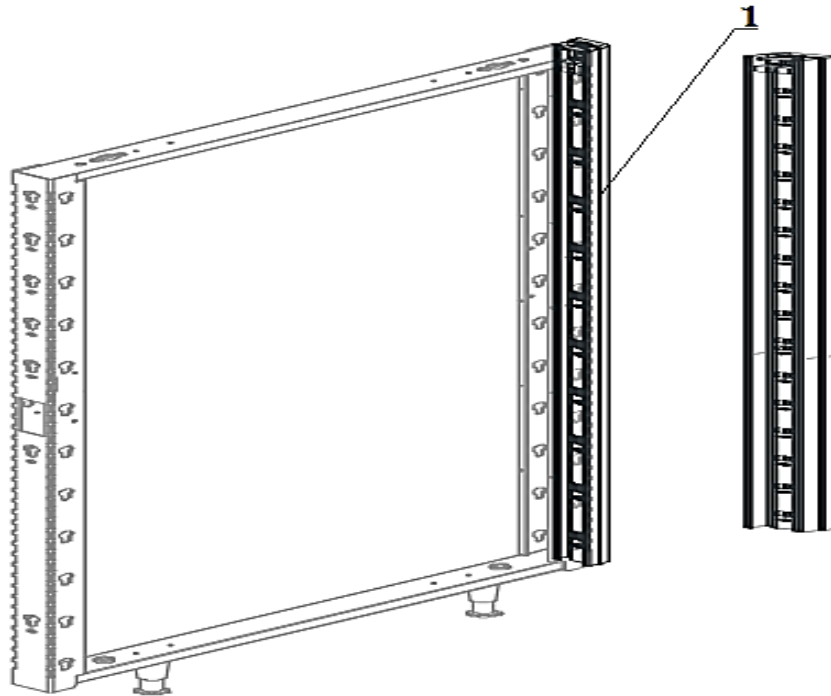

No.	Part Number	Description	Finish Selection	List
1	FIWST.24	WALL START, 24"H	YES	$138
	FIWST.29	WALL START, 29"H	YES	$144
	FIWST.32	WALL START, 32"H	YES	$171
	FIWST.37	WALL START, 37"H	YES	$177
	FIWST.40	WALL START, 40"H	YES	$202
	FIWST.45	WALL START, 45"H	YES	$208
	FIWST.48	WALL START, 48"H	YES	$232
	FIWST.53	WALL START, 53"H	YES	$239
	FIWST.61	WALL START, 61"H	YES	$272
	FIWST.69	WALL START, 69"H	YES	$303
	FIWST.85	WALL START, 85"H	YES	$367