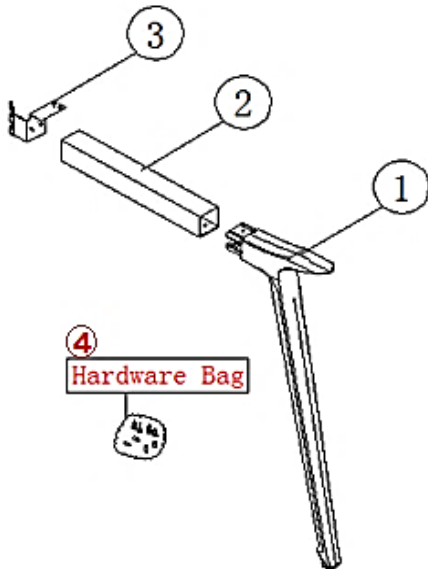

FRÍANT

Interra

Taper Leg

FIATPL.XX

No.	Part Number	Description	Finish Selection	LIST
1	FAAL-TAPER	Taper leg	YES	$440
1.1	FAAL-TAPER.G	Glide M8x30	NO	$2
	FAAL-TAPER.EG	Extended Glide M8x45	NO	$3
2	FASB-24	Supporting Bar, 24"	YES	$40
	FASB-30	Supporting Bar, 30"	YES	$50
3	FIALSB-L/R	Interra Bracket, PAIR	YES	$28
4	FHAL.H	Universal hardware package for Taper/Inset leg, all depths Novo/Interra. Metal and wood screws. (6)M6X12 Hexagon socket button head screws (4) ST4.8*19 cross cuhead self tapping screws	NO	$6