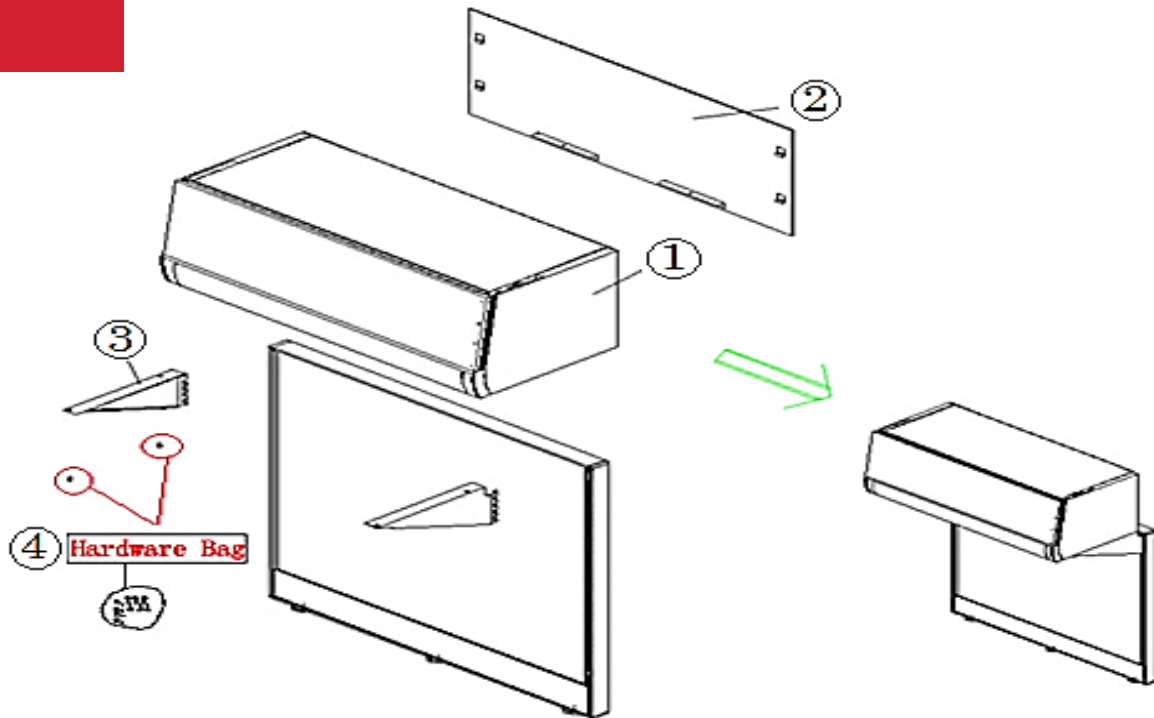

No.	Part Number	Description	Finish Selection	LIST
1	FPNOV.1624	PNEUMATIC OVERHEAD, 16 X 24	YES	$687
	FPNOV.1630	PNEUMATIC OVERHEAD, 16 X 30	YES	$755
	FPNOV.1636	PNEUMATIC OVERHEAD, 16 X 36	YES	$820
	FPNOV.1642	PNEUMATIC OVERHEAD, 16 X 42	YES	$883
	FPNOV.1648	PNEUMATIC OVERHEAD, 16 X 48	YES	$955
2	FPNOVUB.24	Pneumatic Overhead Back panel, 24"	YES	$127
	FPNOVUB.30	Pneumatic Overhead Back panel, 30"	YES	$154
	FPNOVUB.36	Pneumatic Overhead Back panel, 36"	YES	$185
	FPNOVUB.42	Pneumatic Overhead Back panel, 42"	YES	$217
	FPNOVUB.48	Pneumatic Overhead Back panel, 48"	YES	$248
3	FIPNOVUB	NOVO PNEUMATIC OVERHEAD UPMOUNT BRACKET (PAIR)	YES	$83
4	FPNOVUB.H	Hardware Package for upmounted pneumatic overhead, Novo/Interra. Includes bolts	NO	$0.40