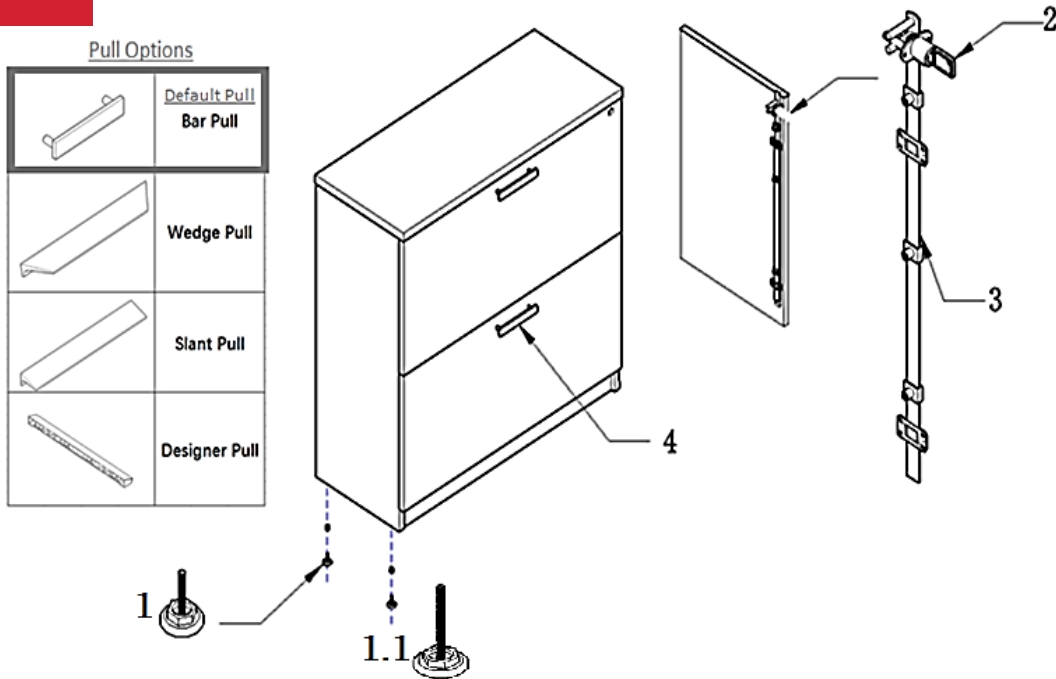

No.	Part Number	Description	Finish Selection	List
1	FPEDSQ.G	Glide (Default)	NO	$3
1.1	GLIDE.PED.EXTENDED	Extended Glide for Ped	NO	$5
2	FLFSQCL-2	Complete lock mechanisms for 2 - high lateral file	NO	$59
4	LATPULL-50	Bar Pull	NO	$19
	WEDGE-PULL-244	WEDGE PULL - FOR Lateral File	NO	$53
	SLANT-PULL-199	SLANT PULL - FOR Lateral File	NO	$43
	DESIGNER-PULL-250-RED/Green/Grey	Designer Pull	NO	$30
5	LatCounterweight	Lateral File Counterweight	NO	$96