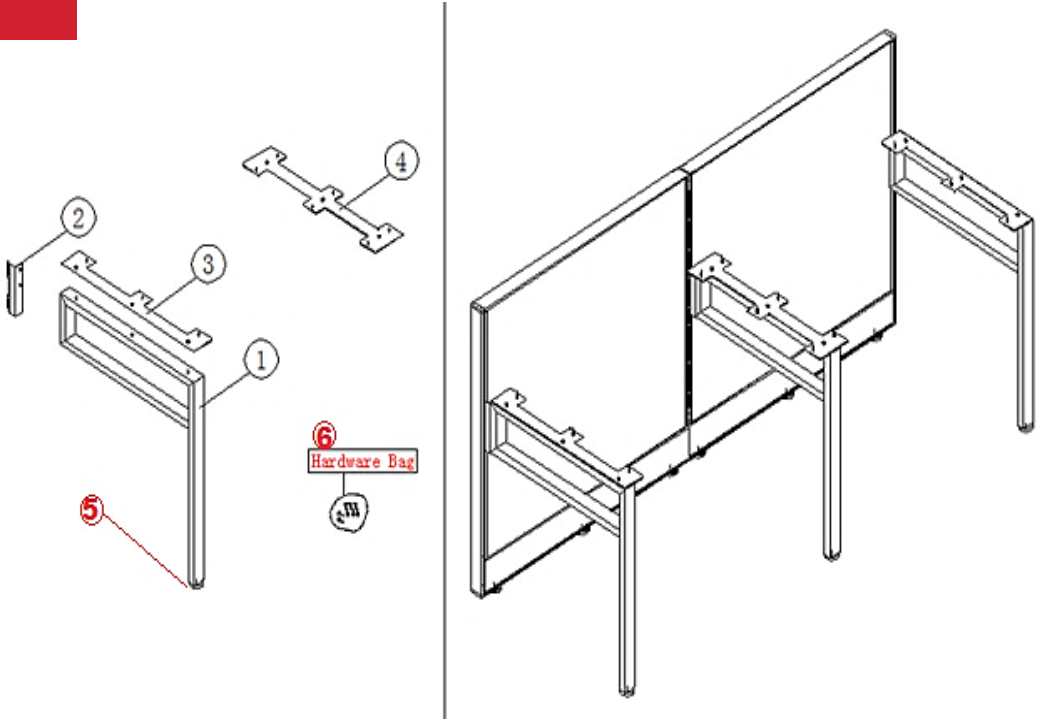

Interra

Square Metal P Leg

Single Support - FISMLS.XX

Double Support - FISMLD.XX

No.	Part Number	Description	Finish Selection	LIST
1	SML.24	Square Metal P Leg Only, 24"	YES	$150
	SML.30	Square Metal P Leg Only, 30"	YES	$167
2	FIBRKT.TOPPKG	Interra Top Bracket Pair L+R	YES	$19
3	SML.24SP	Square Metal P Leg Single Connect Plate - 24"	YES	$51
	SML.30SP	Square Metal P Leg Single Connect Plate - 30"	YES	$64
4	SML.24DP	Square Metal P Leg Double Connect Plate - 24"	YES	$74
	SML.30DP	Square Metal P Leg Double Connect Plate - 30"	YES	$90
5	FIGL	Glide for use with Interra panel or support legs	NO	$3
6	SML.TML.H	Universal hardware package for Triangle leg/P leg, single/double. Includes wood and metal screws	NO	$2