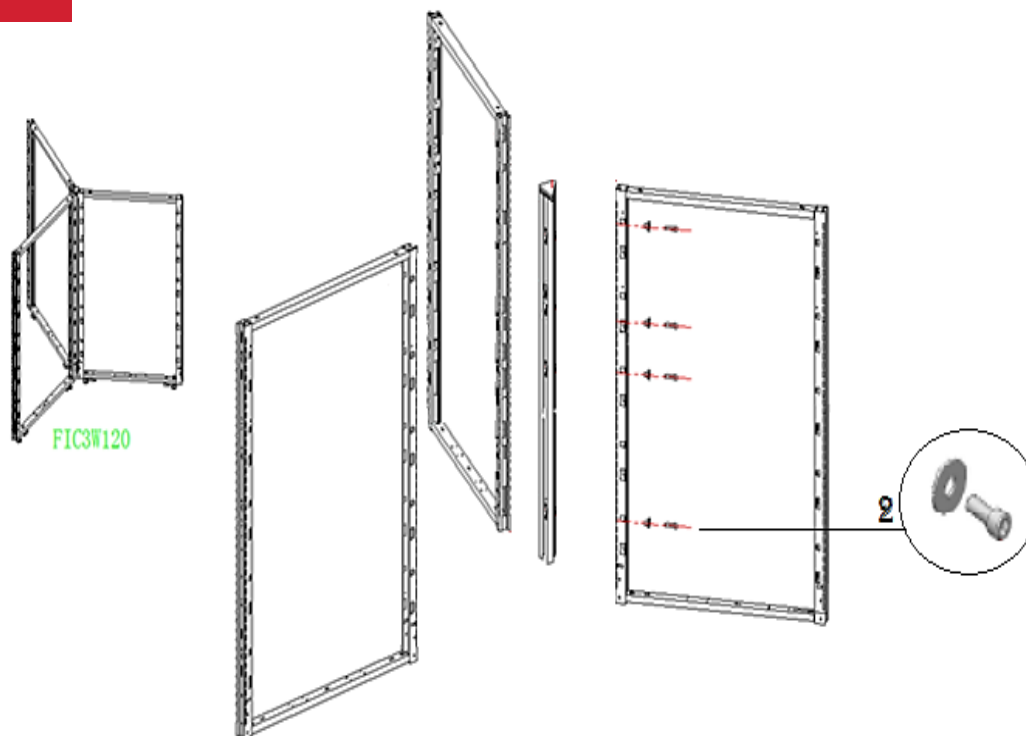

No.	Part Number	Description	Finish Selection	LIST
1	FIC3W120.24	3 way 120° Connector, 24"	YES	$110
	FIC3W120.29	3 way 120° Connector, 29"	YES	$118
	FIC3W120.32	3 way 120° Connector, 32"	YES	$130
	FIC3W120.37	3 way 120° Connector, 47"	YES	$137
	FIC3W120.40	3 way 120° Connector, 40"	YES	$143
	FIC3W120.45	3 way 120° Connector, 45"	YES	$151
	FIC3W120.48	3 way 120° Connector, 48"	YES	$156
	FIC3W120.53	3 way 120° Connector, 53"	YES	$164
	FIC3W120.56	3 way 120° Connector, 56"	YES	$176
	FIC3W120.61	3 way 120° Connector, 61"	YES	$184
	FIC3W120.64	3 way 120° Connector, 64"	YES	$190
	FIC3W120.69	3 way 120° Connector, 69"	YES	$197
	FIC3W120.80	3 way 120° Connector, 80"	YES	$223
	FIC3W120.85	3 way 120° Connector, 85"	YES	$230
2	FIBOC	Frame to Connector Bolts AND Washers only	NO	$2