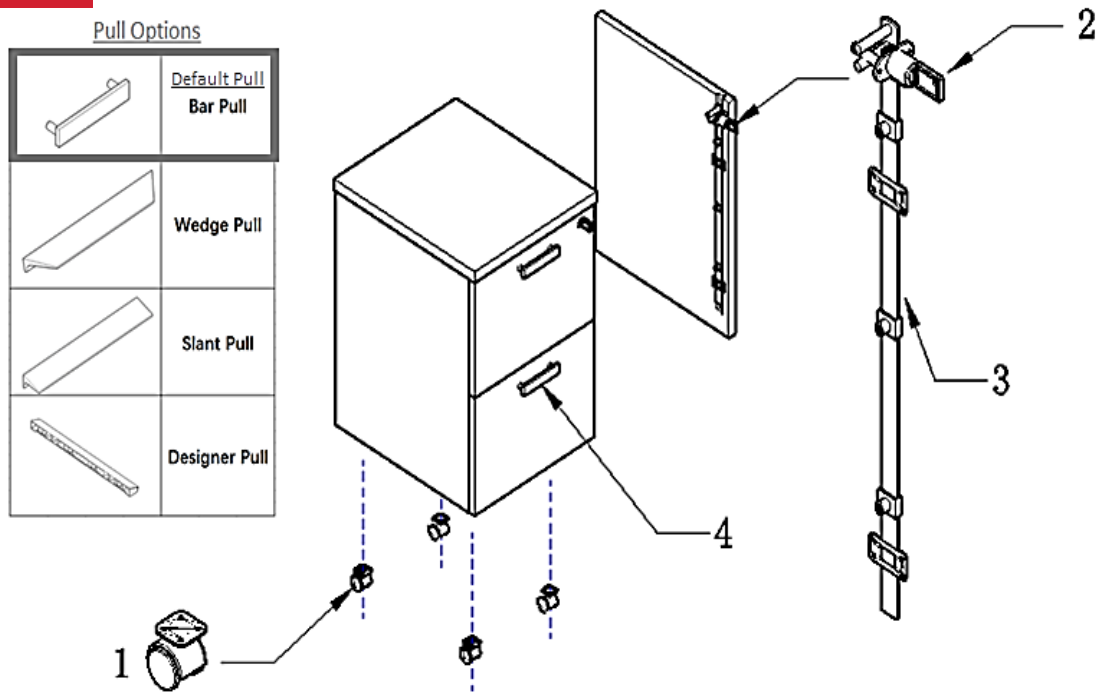

No.	Part Number	Description	Finish Selection	List
1	CASTER.PED-GREY	Casters for Mobile Peds (Set of 4) Grey	NO	$109
1	CASTER.PED-WHITE	Casters for Mobile Peds (Set of 4) White	NO	$151
2	LOCK	Lock Core, Keyed Alike	NO	$24
2.2	LOCK2	Lock Core, Keyed Separately	NO	$24
2.3	MKEY	Master Key	NO	$24
2.4	CKEY	Change Key (Control Key)	NO	$24
3	PEDSQCL-BBF	Lockbar with CORE	NO	$41
4	PEDPULL-10	Bar Pull	NO	$15
	WEDGE-PULL-167	WEDGE PULL - FOR PED	NO	$43
	SLANT-PULL-167	SLANT PULL - FOR PED	NO	$36
	DESIGNER-PULL-250- RED/Green/Grey	Designer Pull	NO	$30