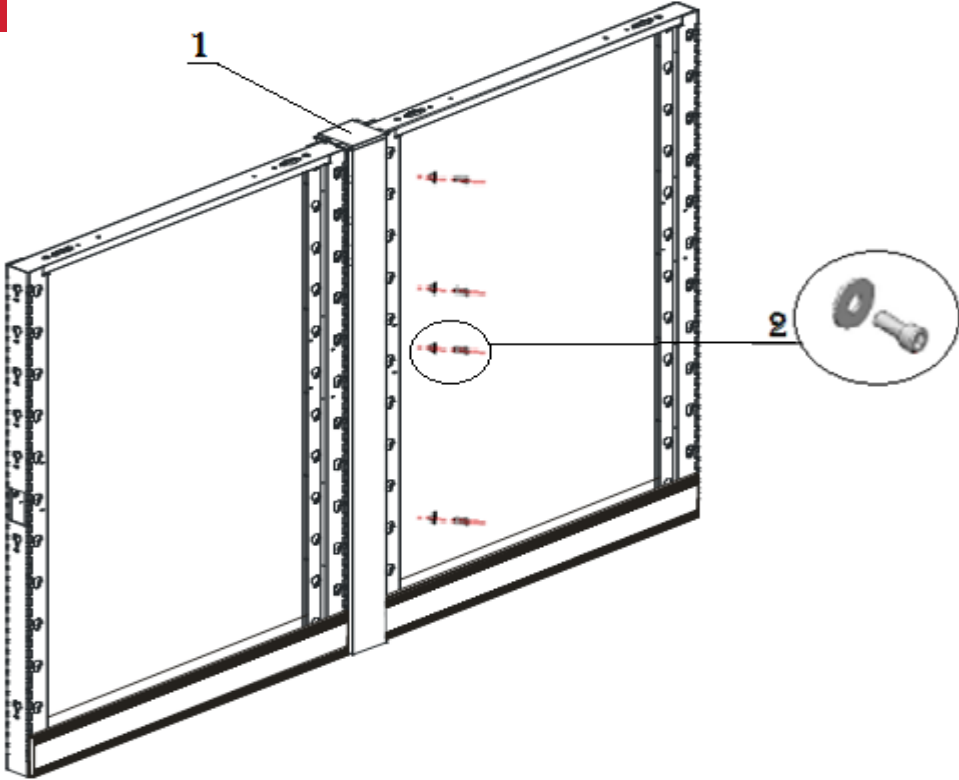

No.	Part Number	Description	Finish Selection	LIST
1	FISC.24	Spacer Connector - 24 in	YES	$176
	FISC.29	Spacer Connector - 29 in	YES	$198
	FISC.32	Spacer Connector - 32 in	YES	$215
	FISC.37	Spacer Connector - 37 in	YES	$237
	FISC.40	Spacer Connector - 40 in	YES	$251
	FISC.45	Spacer Connector - 45 in	YES	$273
	FISC.48	Spacer Connector - 48 in	YES	$286
	FISC.53	Spacer Connector - 53 in	YES	$308
	FISC.61	Spacer Connector - 61 in	YES	$365
	FISC.69	Spacer Connector - 69 in	YES	$401
FISC.85	Spacer Connector - 85 in	YES	$475	
2	FIBOC	Frame to Connector Bolts AND Washers only	NO	$2