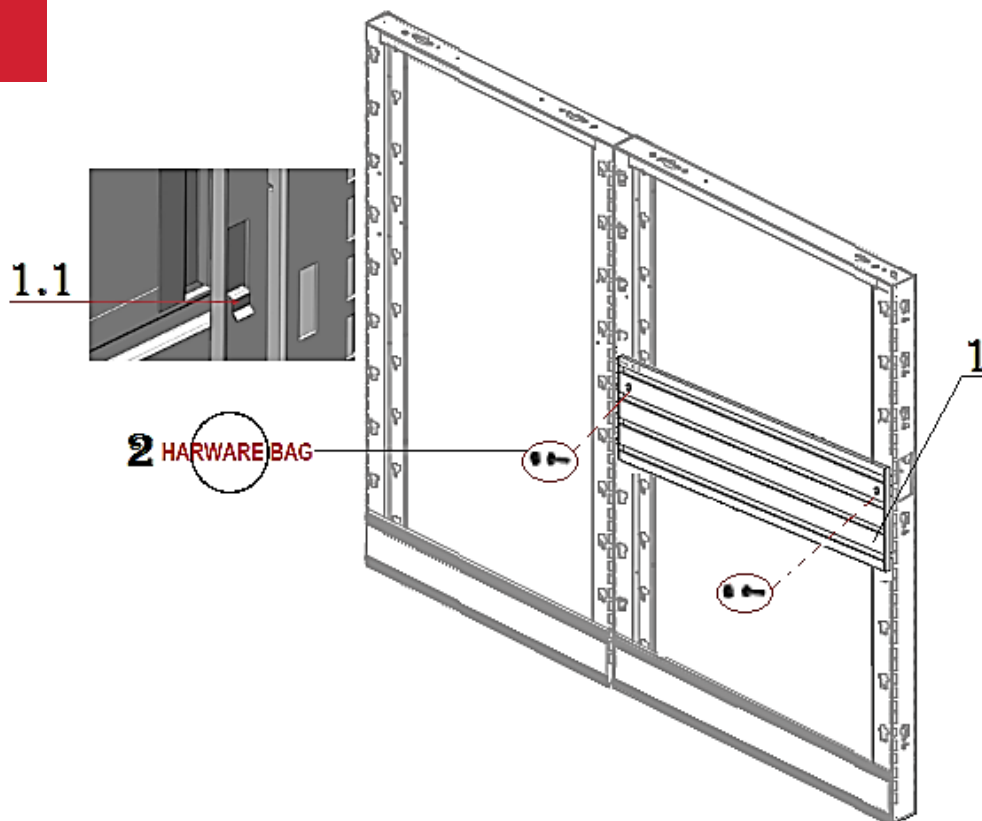

No.	Part Number	Description	Finish Selection	List
1	FIRT.0824	RAIL TILE, 8 x 24"	YES	$165
	FIRT.0830	RAIL TILE, 8 x 30"	YES	$203
	FIRT.0836	RAIL TILE, 8 x 36"	YES	$241
	FIRT.0842	RAIL TILE, 8 x 42"	YES	$279
	FIRT.0848	RAIL TILE, 8 x 48"	YES	$318
	FIRT.1624	RAIL TILE, 16 x 24"	YES	$344
	FIRT.1630	RAIL TILE, 16 x 30"	YES	$427
	FIRT.1636	RAIL TILE, 16 x 36"	YES	$510
	FIRT.1642	RAIL TILE, 16 x 42"	YES	$592
	FIRT.1648	RAIL TILE, 16 x 48"	YES	$675
1.1	FIRT.BC	Rail Tile Bottom Clip	NO	$10
2	FIRT-CS-XX	Hardware Bag/Screws and plastic caps for Rail Tile Attachment	YES	$2