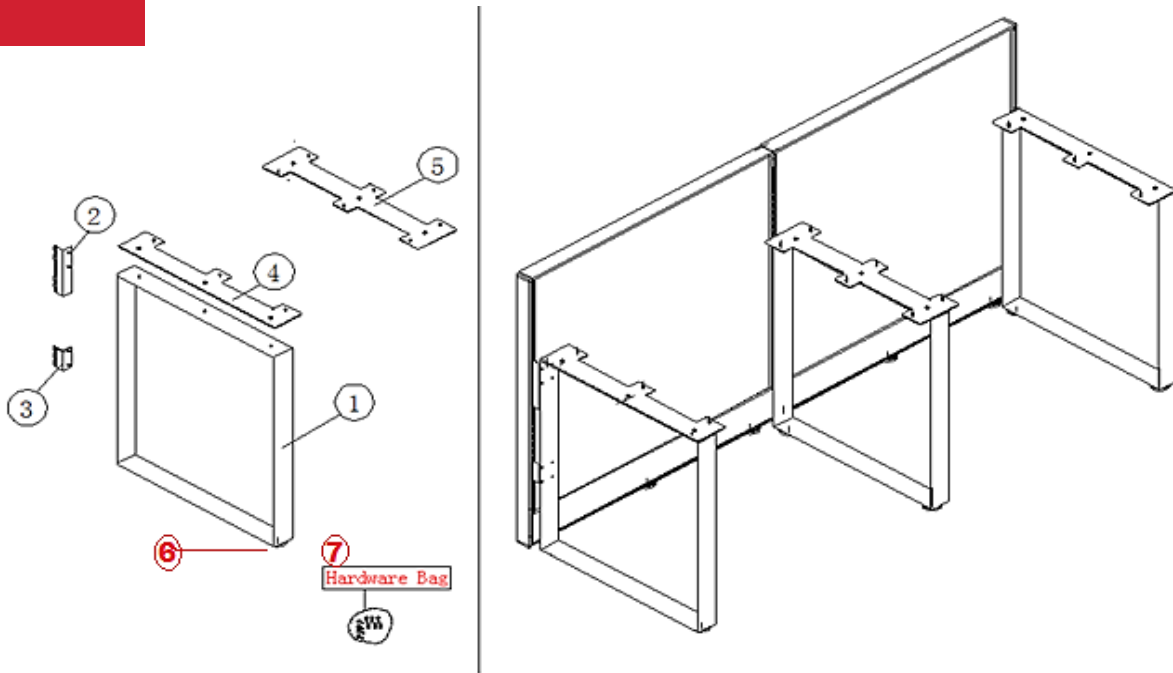

Interra

Square Corner Triangle Shape Leg

Single Support - FITMLDS.XX

Double Support - FITMLDD.XX

No.	Part Number	Description	Finish Selection	LIST
1	TMLD.24	Triangle Leg Only, 24"	YES	$181
	TMLD.30	Triangle Leg Only, 30"	YES	$202
2	FIBRKT.TOPPKG	Interra Top Bracket PAIR L+R	YES	$9
3	FIBRKT.BTM.	Bottom Bracket for Triangle Leg	YES	$4
4	TMLD.24SP	Square metal leg Triangle Single Connect Plate, 24"	YES	$63
	TMLD.30SP	Square metal leg Triangle Single Connect Plate, 30"	YES	$77
5	TMLD.24DP	Square metal leg Triangle Double Connect Plate, 24"	YES	$83
	TMLD.30DP	Square metal leg Triangle Double Connect Plate, 30"	YES	$102
6	FIGL	Glide for use with Interra panel or support legs	NO	$3
7	SML.TML.H	Universal hardware package for Triangle leg/P leg, single/double. Includes wood and metal screws	NO	$2