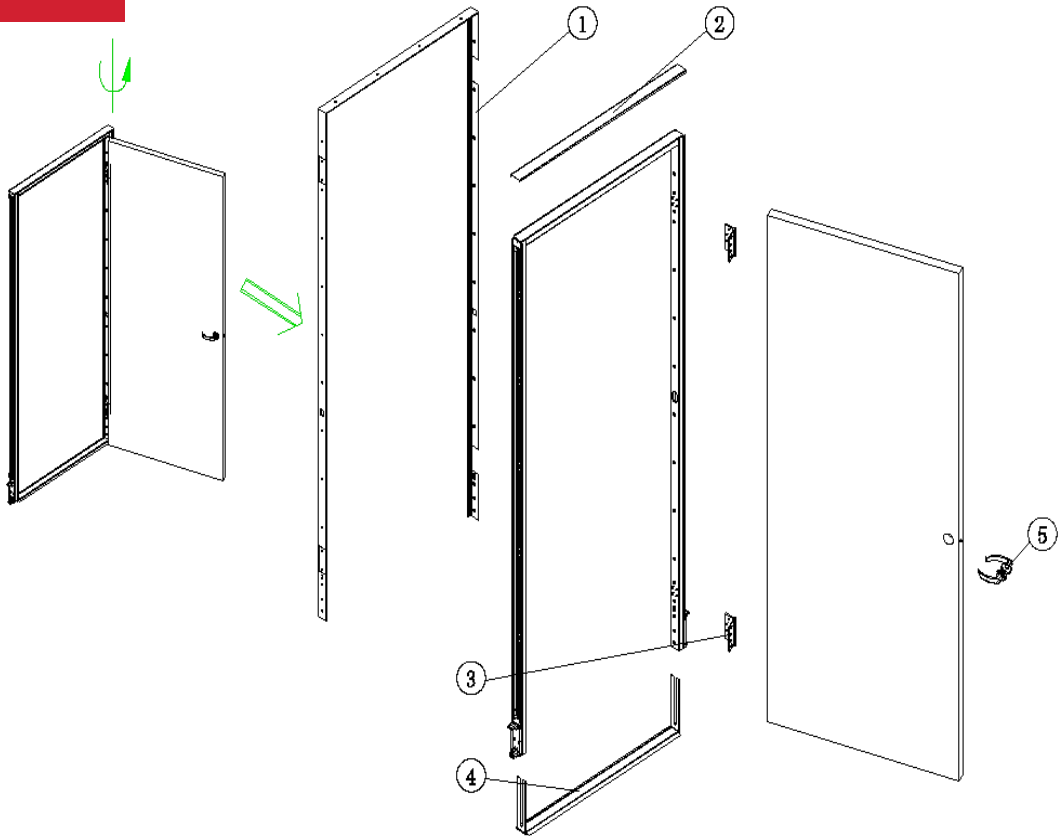

Interra
Door panel
FIDOPA.XXXL/R
85"H

No.	Part Number	Description	Finish Selection	LIST
1	FIDOPA.8536R-F	Door Frame, 36	YES	$2457
	FIDOPA.8542R-F	Door Frame, 42	YES	$2523
3	FDP.HINGE *	Door panel hinge (pair) *	NA	NA
4	FDPT.36 *	Door Panel Threshold, 36 *		
4	FDPT.42*	Door Panel Threshold, 42 *		
2	FITC.36	Frame top cap, 36"	YES	$71
	FITC.42	Frame top cap, 42"	YES	$83
5	F2DOPA.8548-H	Door knob	YES	$163

* These parts are not stocked separately. Included with door frame.