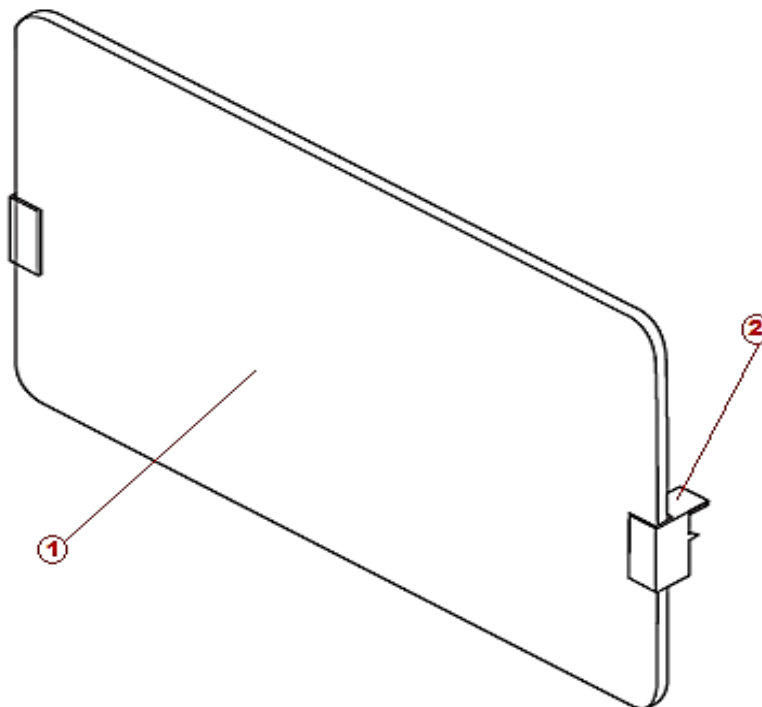

Interra

Privacy Screens, Flush

Fabric - FPSFLUSH.XXXX

Marker Board - FMPSFLUSH.XXX

Laminate - FLPSFLUSH.XXXX

No.	Part Number	Description	Finish Selection	LIST
1	FATPS-34	Privacy Screen Single Piece Board, 24 x 34"	YES	\$207
	FATPS-40	Privacy Screen Single Piece Board, 24 x 40"	YES	\$239
	FATPS-46	Privacy Screen Single Piece Board, 24 x 46"	YES	\$271
	FATPS-52	Privacy Screen Single Piece Board, 24 x 52"	YES	\$303
	FATPS-58	Privacy Screen Single Piece Board, 24 x 58"	YES	\$335
	FATPS-64	Privacy Screen Single Piece Board, 24 x 64"	YES	\$367
2	FPSFLUSH-B	Privacy Screen Bracket, (pair)	YES	\$100