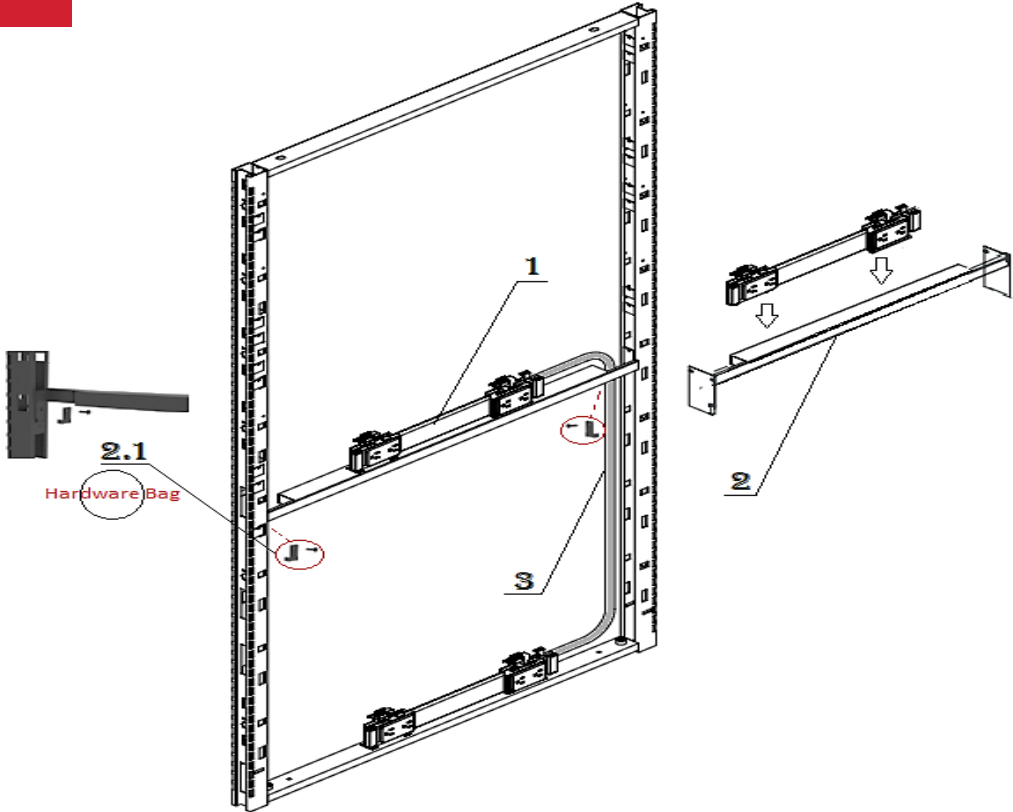

No.	Part Number	Description	Finish Selection	LIST
1	FISP03-1	Panel to Panel Festoon, 18"	NO	\$90
	FISP03-2	Panel thru Post Festoon, 22" - 22 1/4"	NO	\$176

Interra

Beltline Power and In Frame Power Jumper
 Beltline Power - FIBPR.XX
 In Frame Power Jumper - FIIFPJ