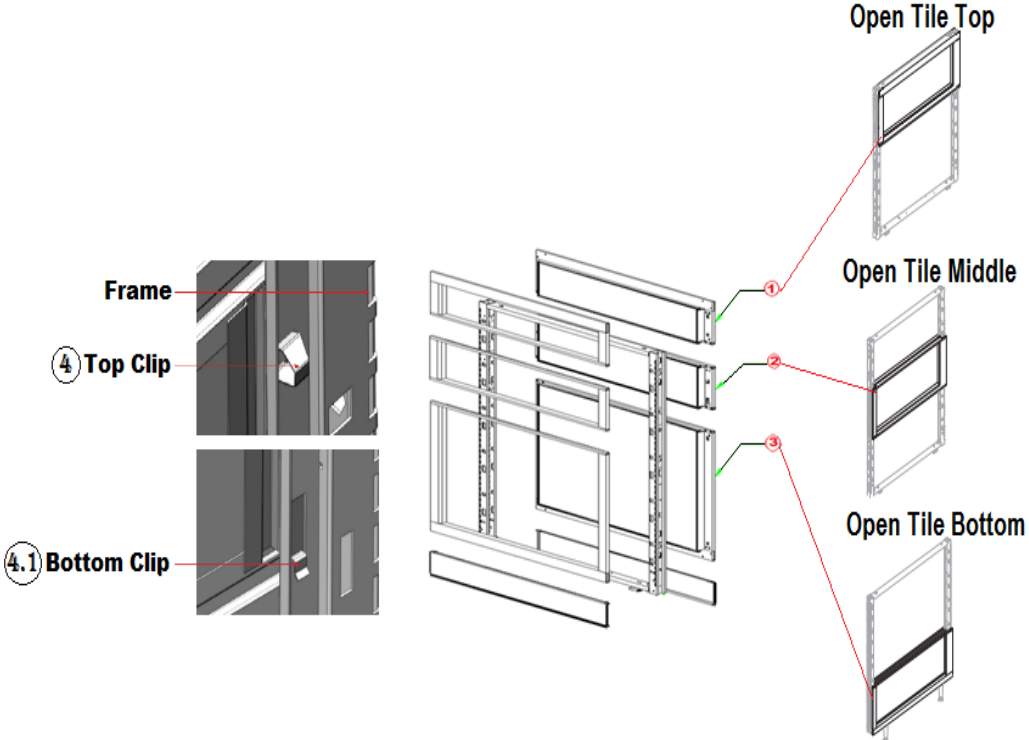

Interra

Open Tile, 16"H

Open Tile Top - FIOTT.16XX

Open Tile Middle - FIOTM16XX

Open Tile Bottom - FIOTB16XX