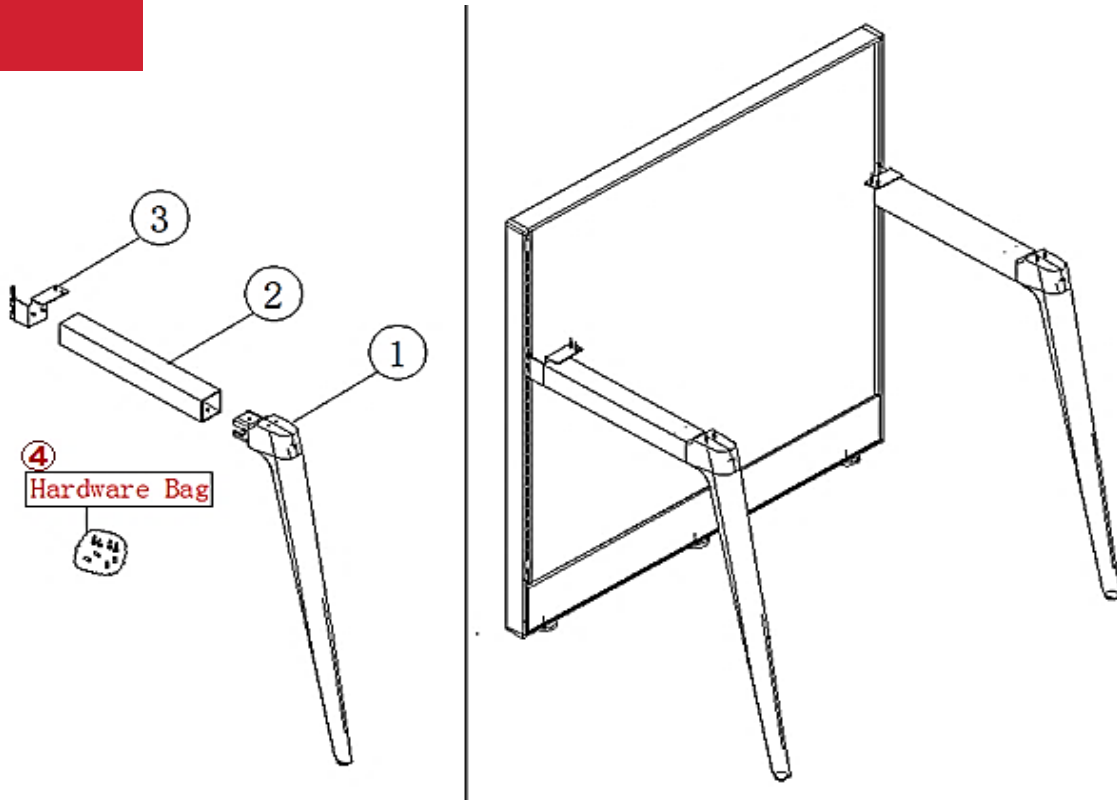

No.	Part Number	Description	Finish Selection	LIST
1	FAAL-INSET	Inset leg	YES	$380
1.1	FAAL-INSET.G	Glide M8x30	NO	$2
	FAAL-INSET.EG	Extended Glide M8x45	NO	$3
2	FASB-24	Supporting bar 24"	YES	$40
	FASB-30	Supporting bar 30"	YES	$50
3	FIALSB-L/R	Interra Bracket, PAIR	YES	$28
4	FHAL.H	Universal hardware package for Taper/Inset leg, all depths Novo/Interra. Metal and wood screws. (6)M6X12 Hexagon socket button head screws (4) ST4.8*19 cross cuhead self tapping screws	NO	$6