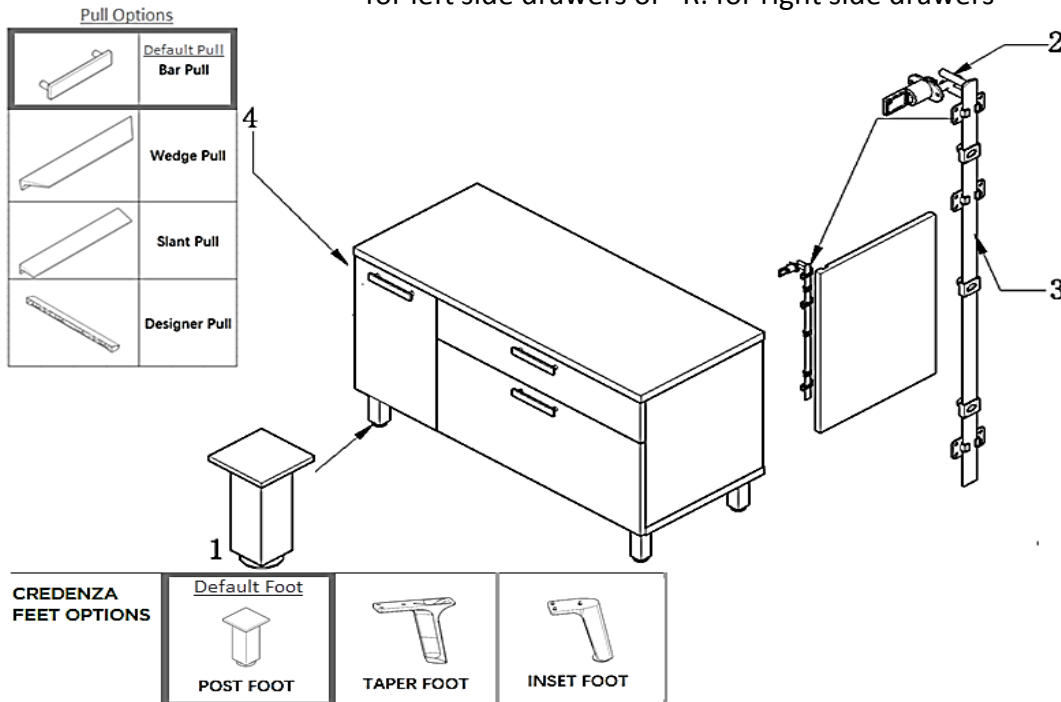

- Right Drawers shown. Drawers can be specified "L" for left side drawers or "R: for right side drawers

No.	Part Number	Description	Finish Selection	List
1	FCREDSQ.SquareFeet	Post Foot	YES	$31
	FCREDLEG-TAPER	Taper Foot	YES	$40
	FCREDLEG-INSET	Inset Foot	YES	$44

2	LOCK	Lock Core, Keyed Alike	NO	$24
2.1	LOCK2	Lock Core, Keyed Separately	NO	$24
2.2	MKEY	Master Key	NO	$24
2.3	CKEY	Change Key (Control Key)	NO	$24

4	PEDPULL-10	Bar Pull	NO	$19
	WEDGE-PULL-244	WEDGE PULL - FOR Lateral File	NO	$53
	SLANT-PULL-199	SLANT PULL - FOR Lateral File	NO	$43
	DESIGNER-PULL-250-RED/Green/Grey	Designer Pull	NO	$30