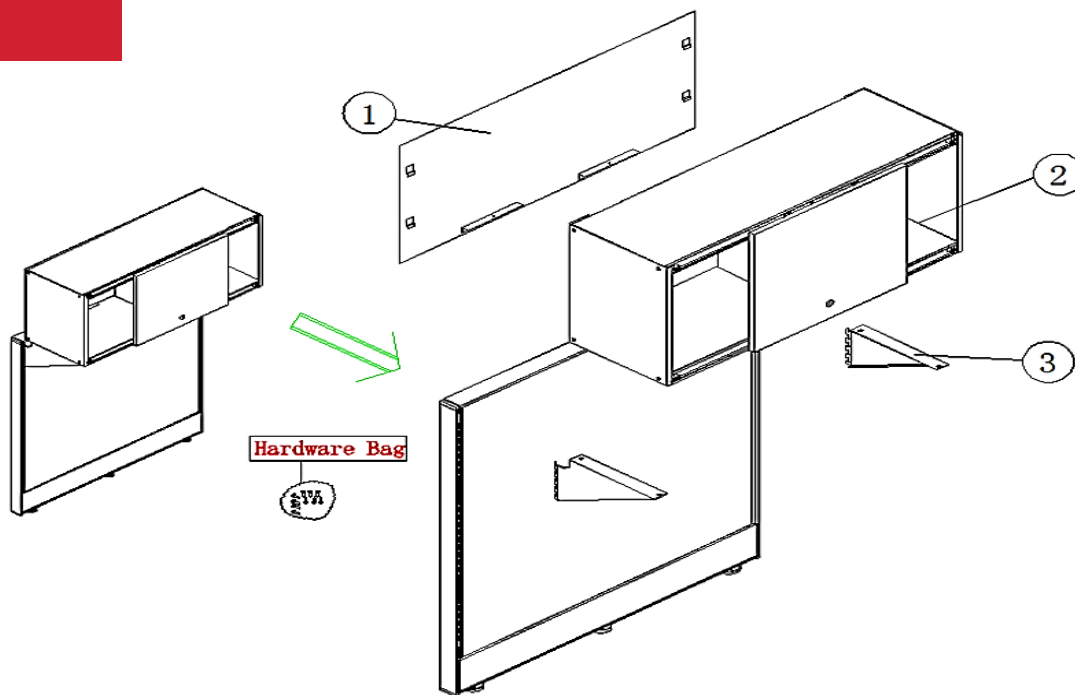

No.	Part Number	Description	Finish Selection	LIST
1	FSLOVUB.24	Sliding Overhead Back panel, 24"	YES	$116
	FSLOVUB.30	Sliding Overhead Back panel, 30"	YES	$141
	FSLOVUB.36	Sliding Overhead Back panel, 36"	YES	$165
	FSLOVUB.42	Sliding Overhead Back panel, 42"	YES	$190
	FSLOVUB.48	Sliding Overhead Back panel, 48"	YES	$215
2	FSLOV.1624	Sliding Door Overhead, 16 x 24"	YES	$569
	FSLOV.1630	Sliding Door Overhead, 16 x 30"	YES	$626
	FSLOV.1636	Sliding Door Overhead, 16 x 36"	YES	$685
	FSLOV.1642	Sliding Door Overhead, 16 x 42"	YES	$752
	FSLOV.1648	Sliding Door Overhead, 16 x 48"	YES	$816
3	FISLOVUB	Interra UPMOUNT SLIDING DOOR OVERHEAD BRACKETS	YES	$74
4	FSLOVU.H	Hardware Package for upmounted sliding overhead, Novo/Interra. Includes nuts, bolts and extender bracket	NO	$4