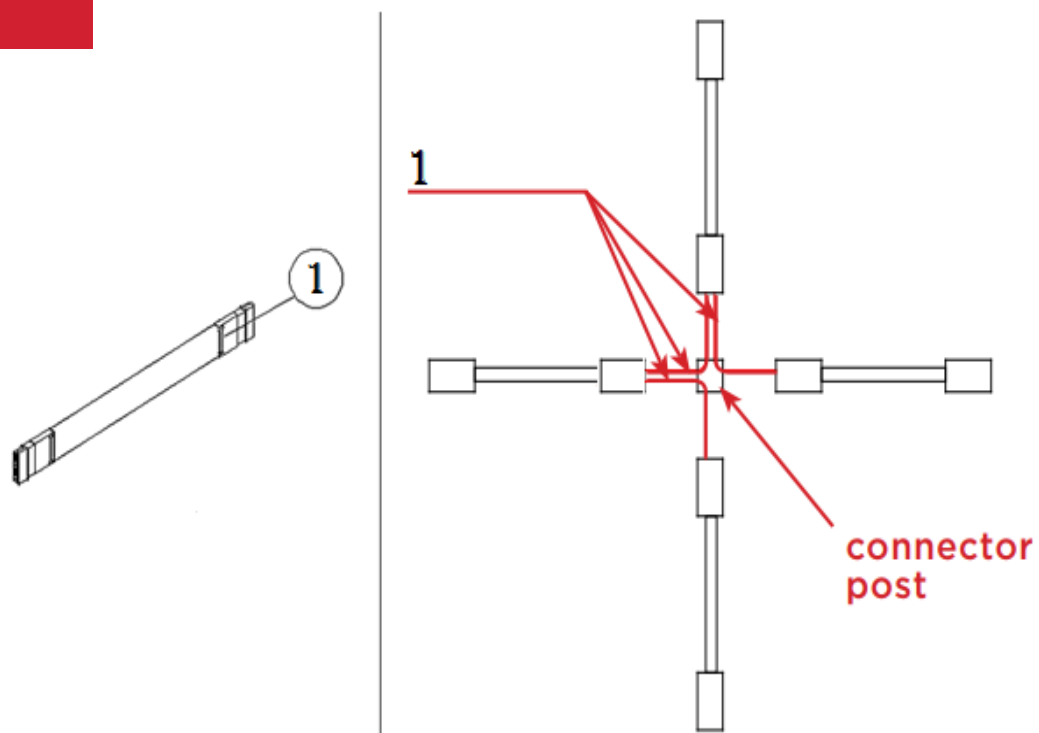

No.	Part Number	Description	Finish Selection	LIST
1	FISP03-1	Panel to Panel Festoon, 18"	NO	$90
	FISP03-2	Panel thru Post Festoon, 22" - 22 1/4"	NO	$176