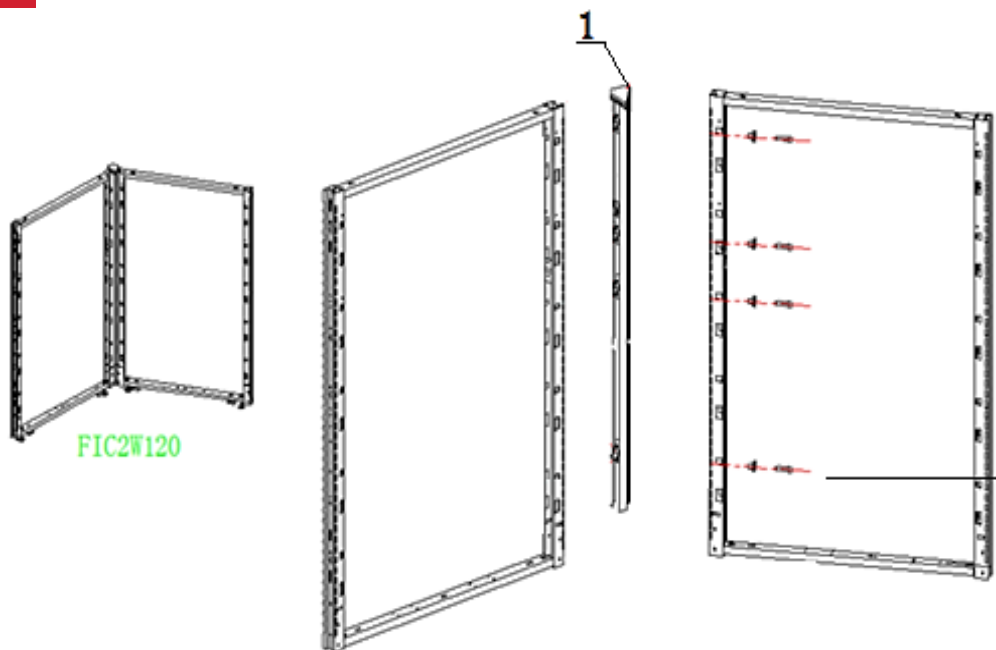

No.	Part Number	Description	Finish Selection	LIST
1	FIC2W120.24	2 way 120° Connector, 24"	YES	$113
	FIC2W120.29	2 way 120° Connector, 29"	YES	$122
	FIC2W120.32	2 way 120° Connector, 32"	YES	$146
	FIC2W120.37	2 way 120° Connector, 37"	YES	$155
	FIC2W120.40	2 way 120° Connector, 40"	YES	$162
	FIC2W120.45	2 way 120° Connector, 45"	YES	$170
	FIC2W120.48	2 way 120° Connector, 48"	YES	$177
	FIC2W120.53	2 way 120° Connector, 53"	YES	$186
	FIC2W120.56	2 way 120° Connector, 56"	YES	$197
	FIC2W120.61	2 way 120° Connector, 61"	YES	$206
	FIC2W120.64	2 way 120° Connector, 64"	YES	$213
	FIC2W120.69	2 way 120° Connector, 69"	YES	$222
	FIC2W120.80	2 way 120° Connector, 80"	YES	$249
	FIC2W120.85	2 way 120° Connector, 85"	YES	$258
2	FIBOC	Frame to Connector Bolts AND Washers only	NO	$2