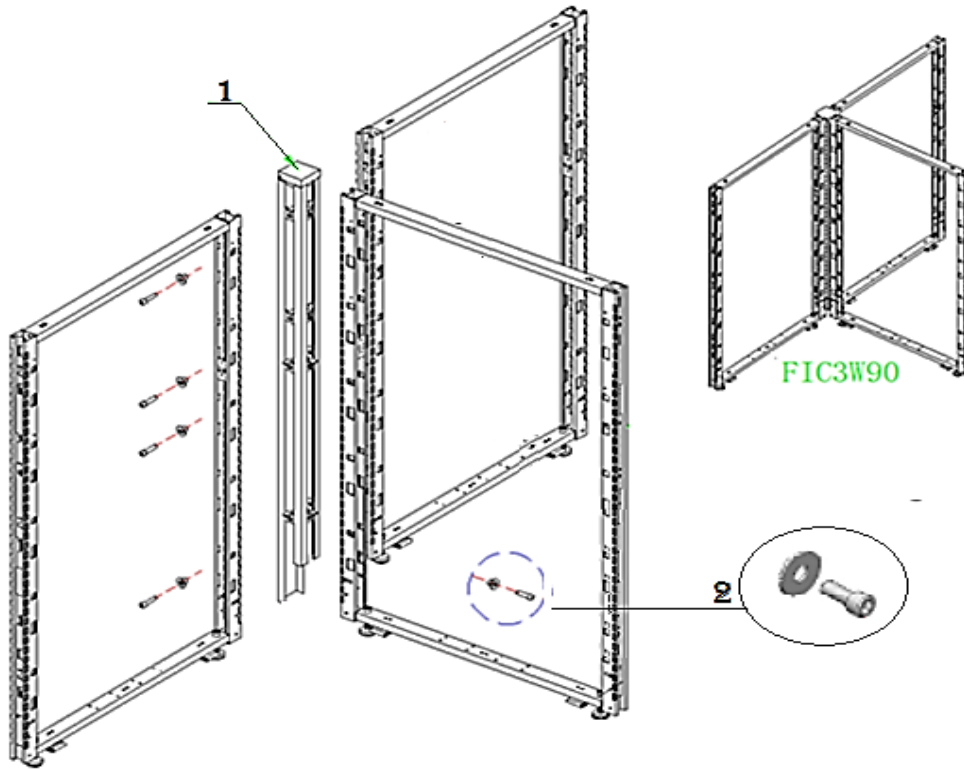

No.	Part Number	Description	Finish Selection	LIST
1	FIC3W90.24	3 way 90° Connector, 24"	YES	$114
	FIC3W90.29	3 way 90° Connector, 29"	YES	$123
	FIC3W90.32	3 way 90° Connector, 32"	YES	$151
	FIC3W90.37	3 way 90° Connector, 37"	YES	$159
	FIC3W90.40	3 way 90° Connector, 40"	YES	$169
	FIC3W90.45	3 way 90° Connector, 45"	YES	$178
	FIC3W90.48	3 way 90° Connector, 48"	YES	$196
	FIC3W90.53	3 way 90° Connector, 53"	YES	$210
	FIC3W90.56	3 way 90° Connector, 56"	YES	$217
	FIC3W90.61	3 way 90° Connector, 61"	YES	$225
	FIC3W90.64	3 way 90° Connector, 64"	YES	$231
	FIC3W90.69	3 way 90° Connector, 69"	YES	$240
	FIC3W90.80	3 way 90° Connector, 80"	YES	$267
	FIC3W90.85	3 way 90° Connector, 85"	YES	$276
2	FIBOC	Frame to Connector Bolts AND Washers only	NO	$2