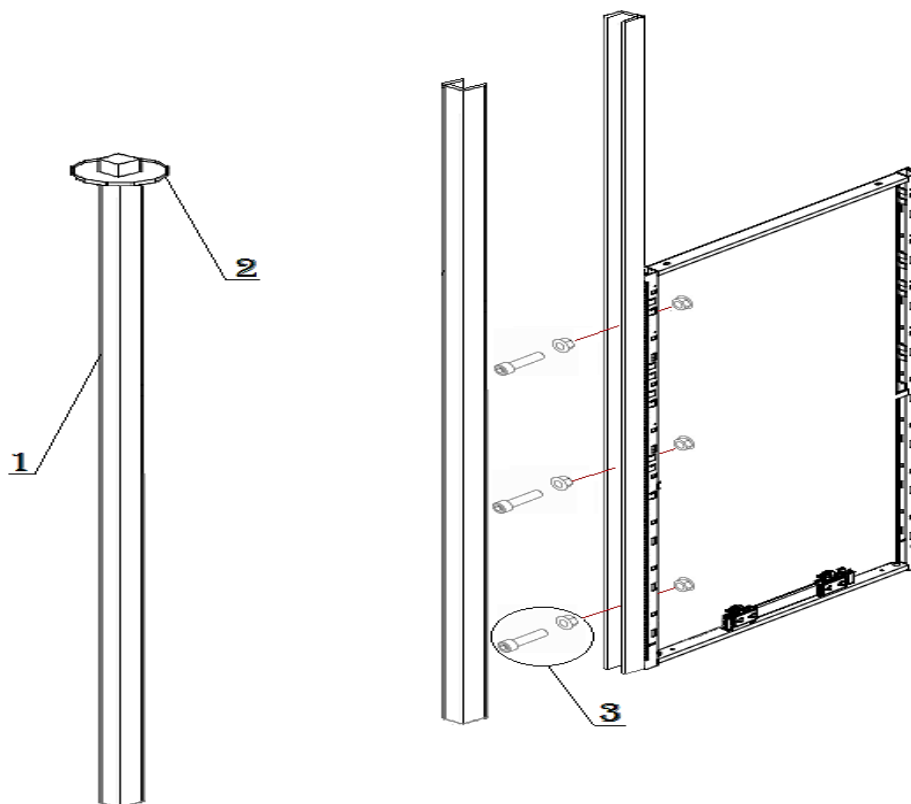

No.	Part Number	Description	Finish Selection	List
1	FICDE.P	Power Pole	YES	$375
2	FICDE.PC	Power Pole Top	YES	$18
3	FIFTFC.XX	Frame To Frame Connector	NO	$35
4	FHSP20-3	Ceiling Power, 4-Circuit, 8-Wire, 14ft	NO	$901