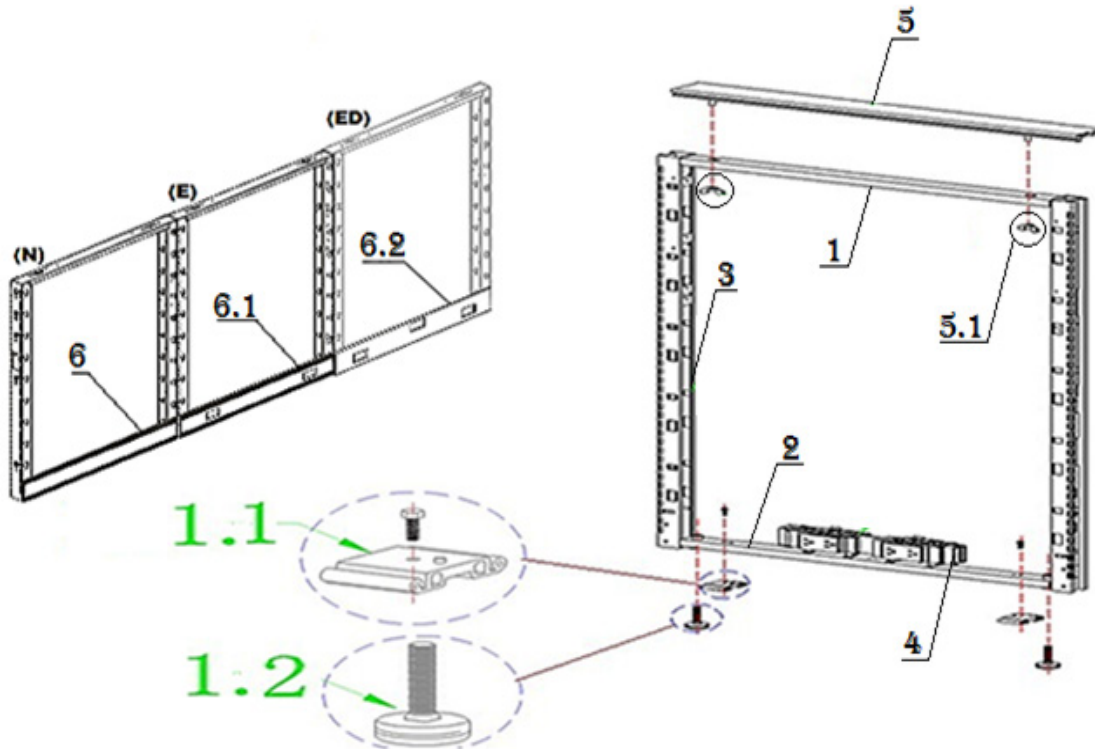

26

27

28

29

30

Interra

A-Style Frame
 FIFA-XXXX-N
 FIF-XXXX-E/ED
 29 - 85"H

No.	Part Number	Description	Finish Selection	LIST
1.1	FIBCS	BASE COVER SUPPORT WITH BOLT	NO	\$37
1.2	FIFG	INTERRA FRAME GLIDE	NO	\$4
1	FIFHT.24	Interra Horizontal Frame Rail Top, 24"	NO	\$50
	FIFHT.30	Interra Horizontal Frame Rail Top, 30"	NO	\$55
	FIFHT.36	Interra Horizontal Frame Rail Top, 36"	NO	\$60
	FIFHT.42	Interra Horizontal Frame Rail Top, 42"	NO	\$65
	FIFHT.48	Interra Horizontal Frame Rail Top, 48"	NO	\$70
	FIFHT.24.37	Interra Horizontal Frame Rail Top, 24" FOR 37"H Frame	NO	\$50
	FIFHT.30.37	Interra Horizontal Frame Rail Top, 30" for 37"H Frame	NO	\$60
	FIFHT.36.37	Interra Horizontal Frame Rail Top, 36" for 37"H Frame	NO	\$59
	FIFHT.42.37	Interra Horizontal Frame Rail Top, 42" for 37"H Frame	NO	\$64
	FIFHT.48.37	Interra Horizontal Frame Rail Top, 48" 37"Frame	NO	\$69

No.	Part Number	Description	Finish Selection	LIST
2	FIFHB.24	Interra Horizontal Frame Rail Bottom, 24"	NO	\$83
	FIFHB.30	Interra Horizontal Frame Rail Bottom, 30"	NO	\$88
	FIFHB.36	Interra Horizontal Frame Rail Bottom, 36"	NO	\$93
	FIFHB.42	Interra Horizontal Frame Rail Bottom, 42"	NO	\$128
	FIFHB.48	Interra Horizontal Frame Rail Bottom, 48"	NO	\$133
3	FIFV.29	Interra Vertical Frame Rail, 29"	NO	\$62
	FIFV.37	Interra Vertical Frame Rail, 37"	NO	\$75
	FIFV.45	Interra Vertical Frame Rail, 45"	NO	\$88
	FIFV.53	Interra Vertical Frame Rail, 53"	NO	\$101
	FIFV.61	Interra Vertical Frame Rail, 61"	NO	\$113
	FIFV.69	Interra Vertical Frame Rail, 69"	NO	\$126
	FIFV.85	Interra Vertical Frame Rail, 85"	NO	\$152
4	FASPO8-3	Power Retro, 24	YES	\$118
	FASPO8-4	Power Retro, 30	YES	\$146
	FASPO8-5	Power Retro, 36	YES	\$184
	FASPO8-6	Power Retro, 42	YES	\$221
	FASPO8-7	Power Retro, 48	YES	\$257
5	FITC.24	Frame top cap, 24"	YES	\$49
	FITC.30	Frame top cap, 30"	YES	\$60
	FITC.36	Frame top cap, 36"	YES	\$71
	FITC.42	Frame top cap, 42"	YES	\$83
	FITC.48	Frame top cap, 48"	YES	\$92
5.1	FITC.H	Hardware for Top Cap	NO	\$10