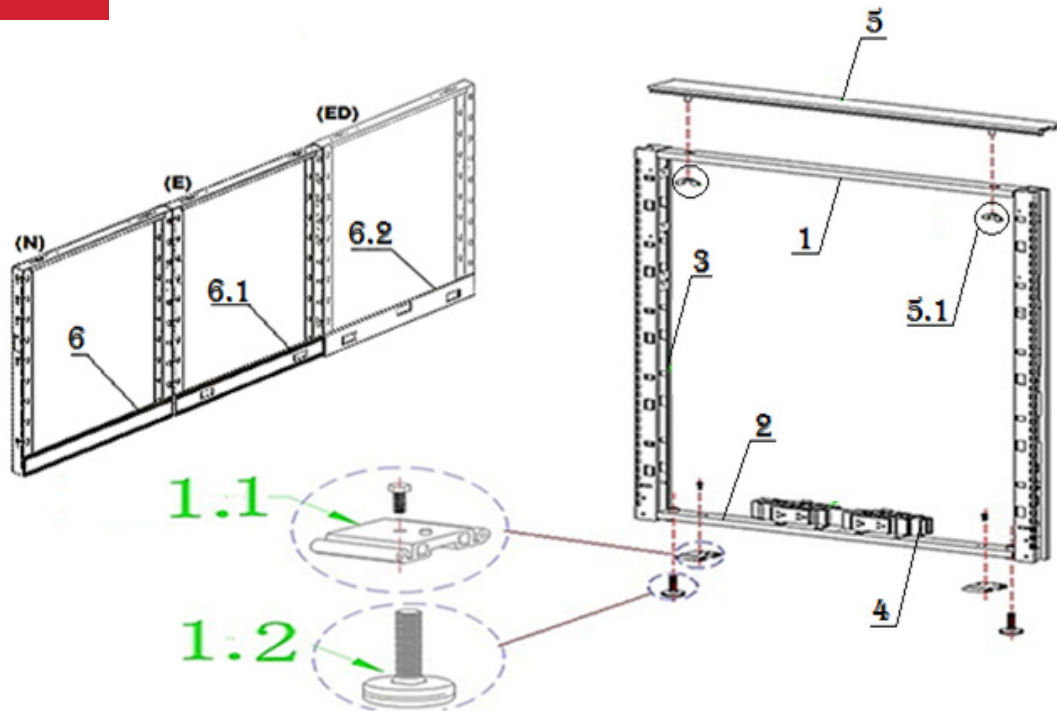

No.	Part Number	Description	Finish Selection	LIST
6	FIBCM.24	24" METAL BASE COVER, Non-Powered	YES	$62
	FIBCM.30	30" METAL BASE COVER, Non-Powered	YES	$70
	FIBCM.36	36" METAL BASE COVER, Non-Powered	YES	$82
	FIBCM.42	42" METAL BASE COVER, Non-Powered	YES	$94
	FIBCM.48	48" METAL BASE COVER, Non-Powered	YES	$105
6.1	FIBCM.24-E	24" Metal Base Cover with Duplex Cutouts	YES	$62
	FIBCM.30-E	30" Metal Base Cover with Duplex Cutouts	YES	$74
	FIBCM.36-E	36" Metal Base Cover with Duplex Cutouts	YES	$89
	FIBCM.42-E	42" Metal Base Cover with Duplex Cutouts	YES	$89
	FIBCM.48-E	48" Metal Base Cover with Duplex Cutouts	YES	$110
6.2	FIBCM.24-ED	24" Metal Base Cover with Duplex and Data Cutouts	YES	$62
	FIBCM.30-ED	30" Metal Base Cover with Duplex and Data Cutouts	YES	$74
	FIBCM.36-ED	36" Metal Base Cover with Duplex and Data Cutouts	YES	$89
	FIBCM.42-ED	42" Metal Base Cover with Duplex and Data Cutouts	YES	$89
	FIBCM.48-ED	48" Metal Base Cover with Duplex and Data Cutouts	YES	$110