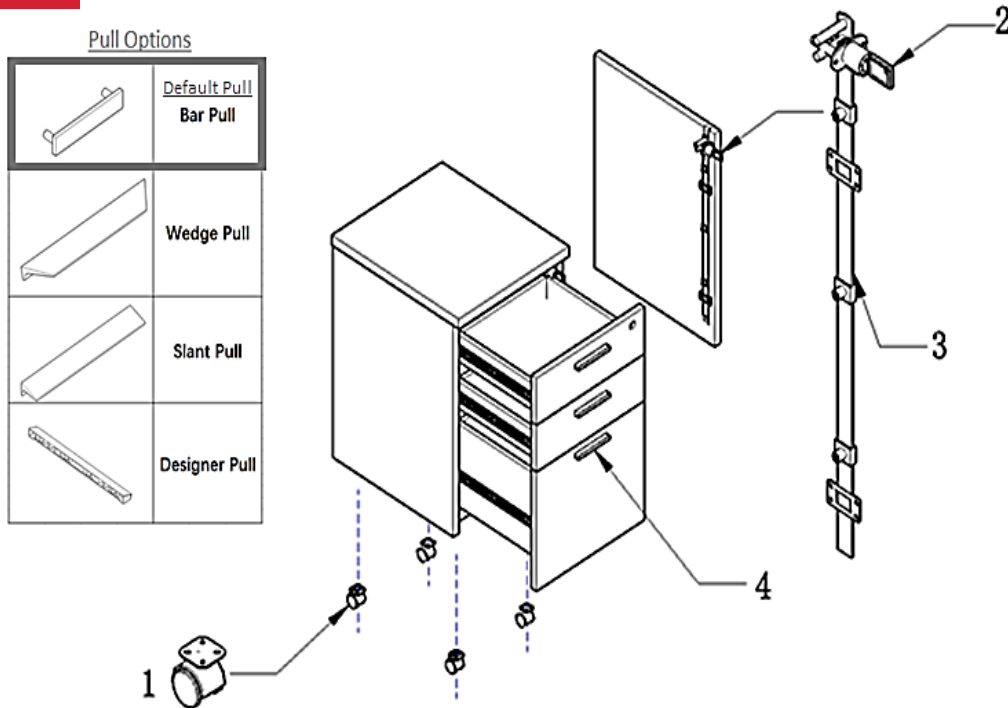

No.	Part Number	Description	Finish Selection	List
1	CASTER.PED-GREY	Casters for Mobile Peds (Set of 4) Grey	NO	$109
1	CASTER.PED-WHITE	Casters for Mobile Peds (Set of 4) White	NO	$151
2	LOCK	Lock Core, Keyed Alike	NO	$24
2.2	LOCK2	Lock Core, Keyed Separately	NO	$24
2.3	MKEY	Master Key	NO	$24
2.4	CKEY	Change Key (Control Key)	NO	$24
3	PEDSQCL-BBF	Lockbar with CORE	NO	$41
4	PEDPULL-10	Bar Pull	NO	$15
	WEDGE-PULL-167	WEDGE PULL - FOR PED	NO	$43
	SLANT-PULL-167	SLANT PULL - FOR PED	NO	$36
	DESIGNER-PULL-250- RED/Green/Grey	Designer Pull	NO	$30