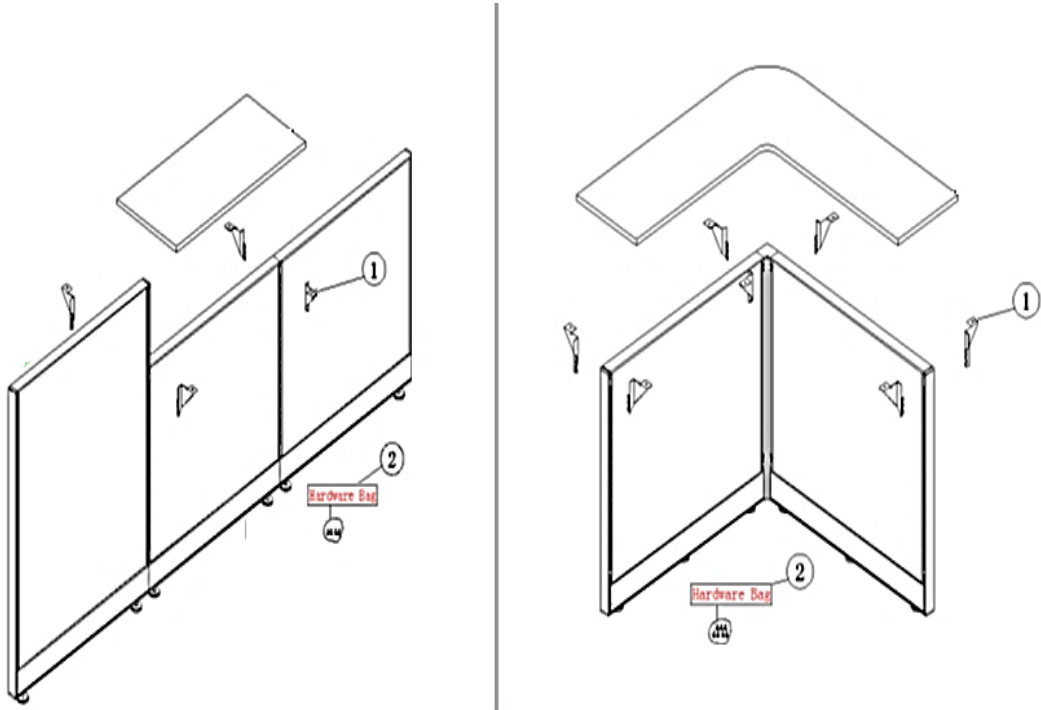

Interra

Transaction Worksurface Supports

Transaction Surface without Cutout - FIRTS.XXXXN

Transaction Surface with Cutout - FIRTS.XXXXC

Corner Transaction - FICTS.XX