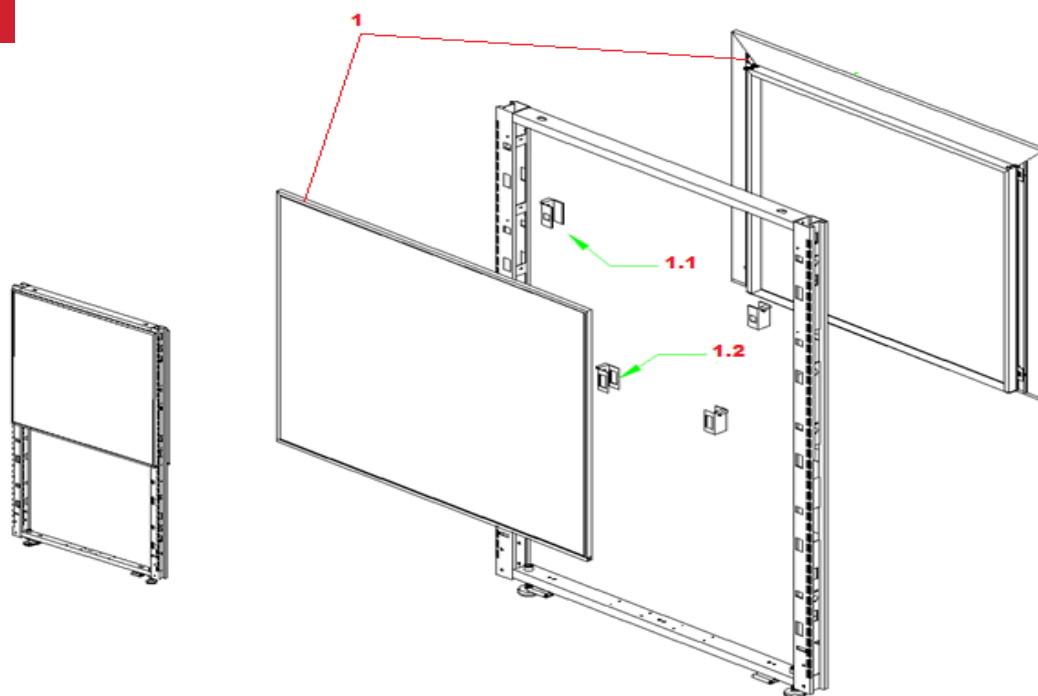

No.	Part Number	Description	Finish Selection	List
1	FIMT.1624	MarkerBoard Tile, 16 x 24	YES	$264
	FIMT.1630	MarkerBoard Tile, 16 x 30	YES	$296
	FIMT.1636	MarkerBoard Tile, 16 x 36	YES	$329
	FIMT.1642	MarkerBoard Tile, 16 x 42	YES	$362
	FIMT.1648	MarkerBoard Tile, 16 x 48	YES	$395
	FIMT.3224	MarkerBoard Tile, 32 x 24	YES	$430
	FIMT.3230	MarkerBoard Tile, 32 x 30	YES	$483
	FIMT.3236	MarkerBoard Tile, 32 x 36	YES	$640
	FIMT.3242	MarkerBoard Tile, 32 x 42	YES	$589
	FIMT.3248	MarkerBoard Tile, 32 x 48	YES	$642
1.1	FIMT.UPB	Markerboard upper bracket	NO	$10
1.2	FIMT.LOWB	Markerboard lower bracket	NO	$10
1.3	FIMT-B	Markerboard Extended Bracket for Interra 37"H Frame (In place of Upper Bracket)		$9