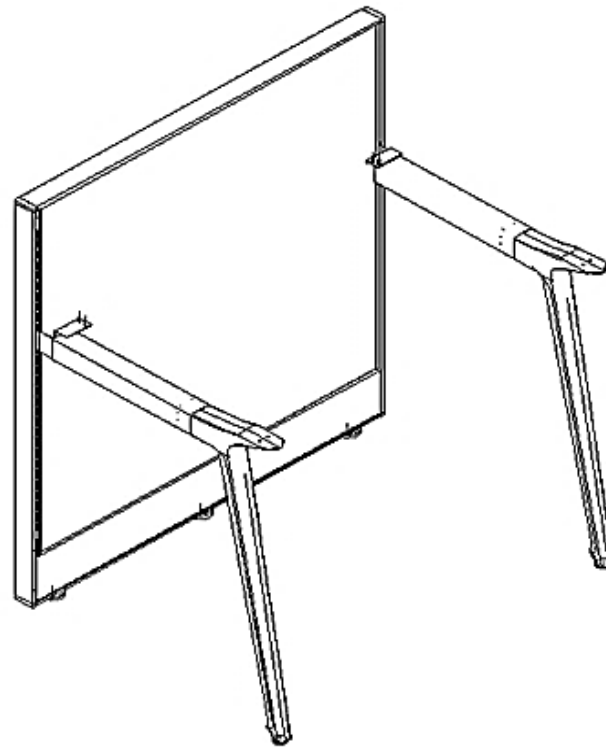

FRÍANT

Interra

Taper Leg

FIATPL.XX

No.	Part Number	Description	Finish Selection	LIST
1	FAAL-TAPER	Taper leg	YES	$440
1.1	FAAL-TAPER.G	Glide M8x30	NO	$2
	FAAL-TAPER.EG	Extended Glide M8x45	NO	$3
2	FASB-24	Supporting Bar, 24"	YES	$40
	FASB-30	Supporting Bar, 30"	YES	$50
3	FIALSB-L/R	Interra Bracket, PAIR	YES	$28
4	FHAL.H	Universal hardware package for Taper/Inset leg, all depths Novo/Interra. Metal and wood screws. (6)M6X12 Hexagon socket button head screws (4) ST4.8*19 cross cuhead self tapping screws	NO	$6