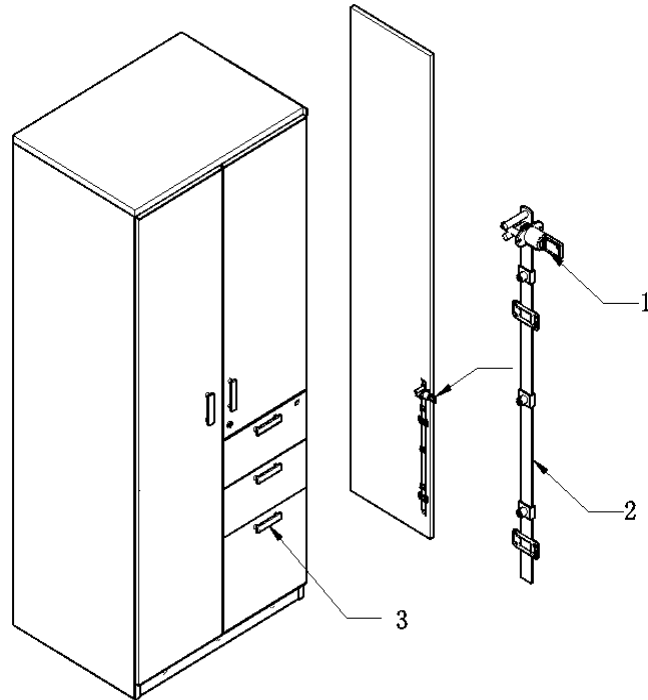

Interra

Freestanding Tower
53" High Tower - FTBBFP.XXXXL/R
67" High Tower - FTBBF.XXXXL/R

Pull Options

	Default Pull Bar Pull
	Wedge Pull
	Slant Pull
	Designer Pull

No.	Part Number	Description	Finish Selection	List
1	LOCK	Lock Core, Keyed Alike	NO	$24
1.1	LOCK2	Lock Core, Keyed Separately	NO	$24
1.2	MKEY	Master Key	NO	$24
1.3	CKEY	Change Key (Control Key)	NO	$24

3	PEDPULL-10	Bar Pull	NO	$19
	WEDGE-PULL-244	WEDGE PULL - FOR Lateral File	NO	$53
	SLANT-PULL-199	SLANT PULL - FOR Lateral File	NO	$43
	DESIGNER-PULL-250-RED/Green/Grey	Designer Pull	NO	$30
4	FPEDSQ.G	STANDARD GLIDE	NO	$3
4.1	FLFEG.2D	Extended Glide, 2.5"	NO	$7