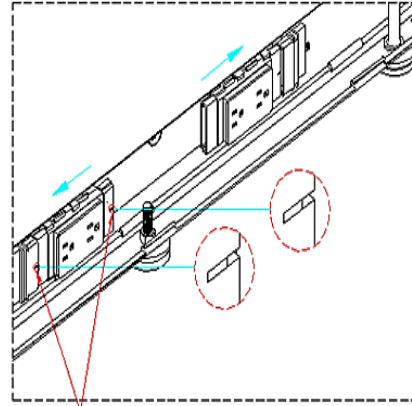

Note: Be sure to secure the connection, by sliding the receptacle until it clicks and locks into spring clip.

No.	Part Number	Description	Finish Selection	LIST
1	FIRECP4.I	Receptacle, 4 Circuit-A	YES	$46
	FIRECP4.II	Receptacle, 4 Circuit-B	YES	$46
	FIRECP4.III	Receptacle, 4 Circuit-C	YES	$46
	FIRECP4.IIII	Receptacle, 4 Circuit-D, Dedicated	YES	$46
	FIRECP4.II-CONT	Receptacle, 4 Circuit-B CONTROLLED	YES	$46
	FIRECP4.III-CONT	Receptacle, 4 Circuit-C CONTROLLED	YES	$46