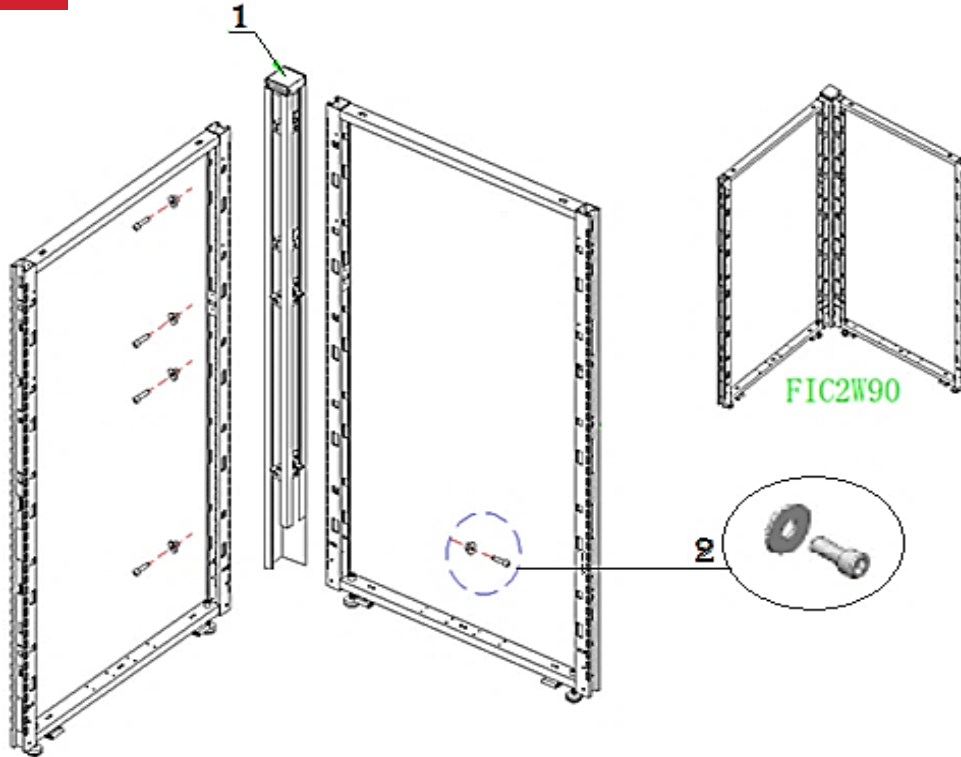

No.	Part Number	Description	Finish Selection	LIST
1	FIC2W90.24	2 way 90° Connector, 24"	YES	$116
	FIC2W90.29	2 way 90° Connector, 29"	YES	$125
	FIC2W90.32	2 way 90° Connector, 32"	YES	$149
	FIC2W90.37	2 way 90° Connector, 37"	YES	$158
	FIC2W90.40	2 way 90° Connector, 40"	YES	$165
	FIC2W90.45	2 way 90° Connector, 45"	YES	$174
	FIC2W90.48	2 way 90° Connector, 48"	YES	$181
	FIC2W90.53	2 way 90° Connector, 53"	YES	$190
	FIC2W90.56	2 way 90° Connector, 56"	YES	$201
	FIC2W90.61	2 way 90° Connector, 61"	YES	$210
	FIC2W90.64	2 way 90° Connector, 64"	YES	$217
	FIC2W90.69	2 way 90° Connector, 69"	YES	$226
	FIC2W90.80	2 way 90° Connector, 80"	YES	$253
FIC2W90.85	2 way 90° Connector, 85"	YES	$262	
2	FIBOC	Frame to Connector Bolts AND Washers only	NO	$2