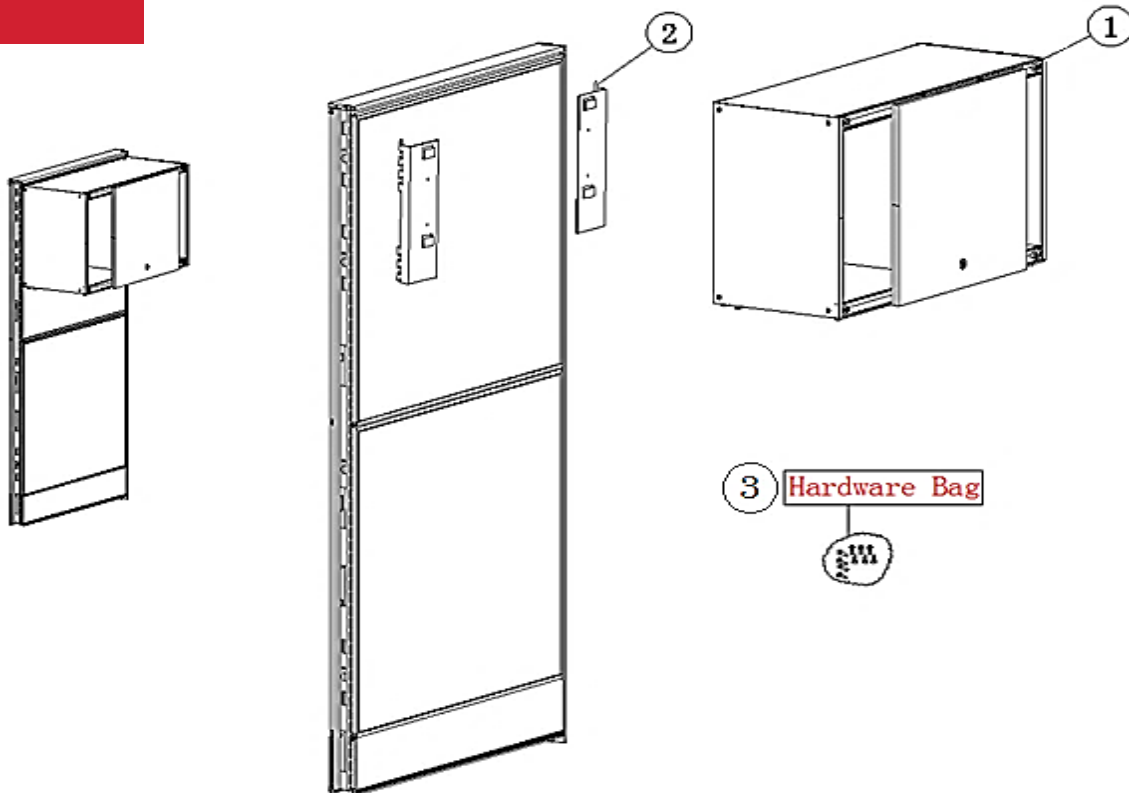

Interra

**Sliding Overhead Cabinet
FISLOV.XXXX**

No.	Part Number	Description	Finish Selection	LIST
1	FSLOV.1624	Sliding Door Overhead Cabinet, 16x24"	YES	$569
	FSLOV.1630	Sliding Door Overhead Cabinet, 16x30"	YES	$626
	FSLOV.1636	Sliding Door Overhead Cabinet, 16x36"	YES	$685
	FSLOV.1642	Sliding Door Overhead Cabinet, 16x42"	YES	$752
	FSLOV.1648	Sliding Door Overhead Cabinet, 16x48"	YES	$816
2	FISLOVB	Interra Sliding Overhead Brackets	YES	$74
3	FSLOV.H	Hardware Package for panel mounted sliding overhead, Novo/Interra. Includes screws, rubber stoppers	NO	$5.80