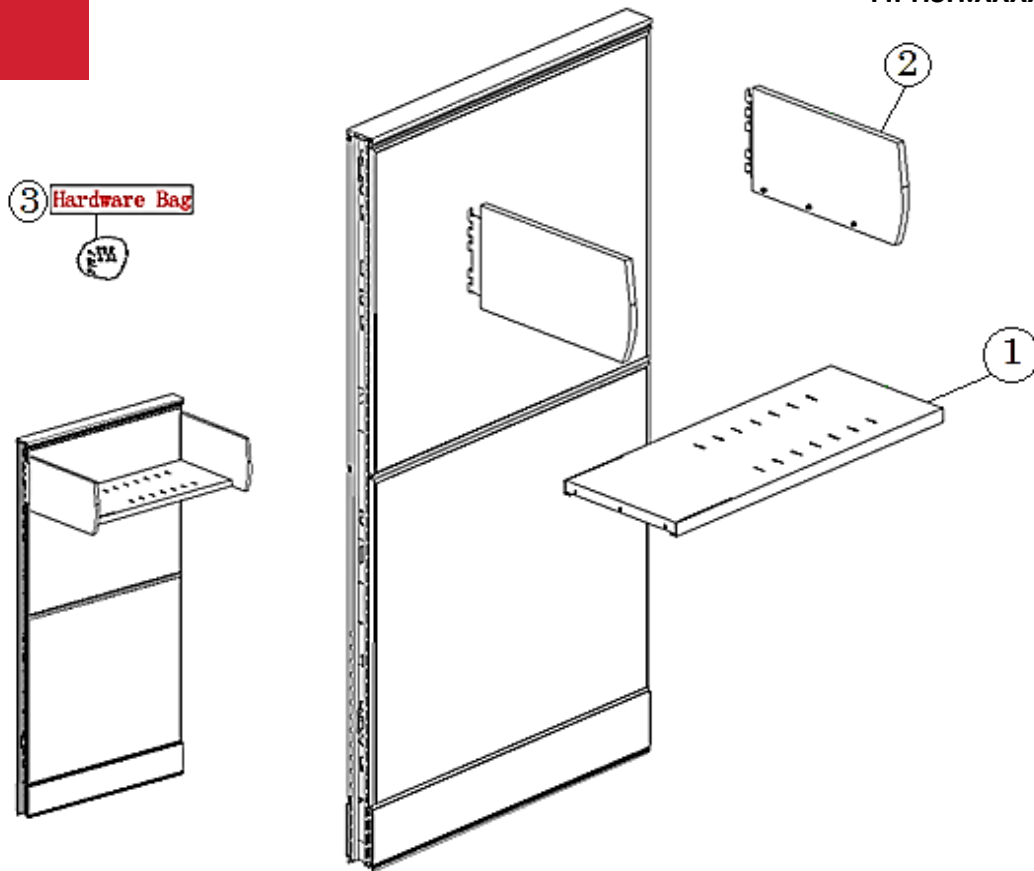

Interra Radius Front Half Height Shelf FIPHSH.XXXX

No.	Part Number	Description	Finish Selection	LIST
1	FPSH.24	Radius Front Shelf, 24"	YES	$162
	FPSH.30	Radius Front Shelf, 30"	YES	$202
	FPSH.36	Radius Front Shelf, 36"	YES	$241
	FPSH.42	Radius Front Shelf, 42"	YES	$280
	FPSH.48	Radius Front Shelf, 48"	YES	$320
2	FIPSHENDHF	Interra Radius Front Shelf End	YES	$136
3	FHSHELF.H	Hardware package for half height shelves, novo/interra, pneumatic or straight	NO	$1