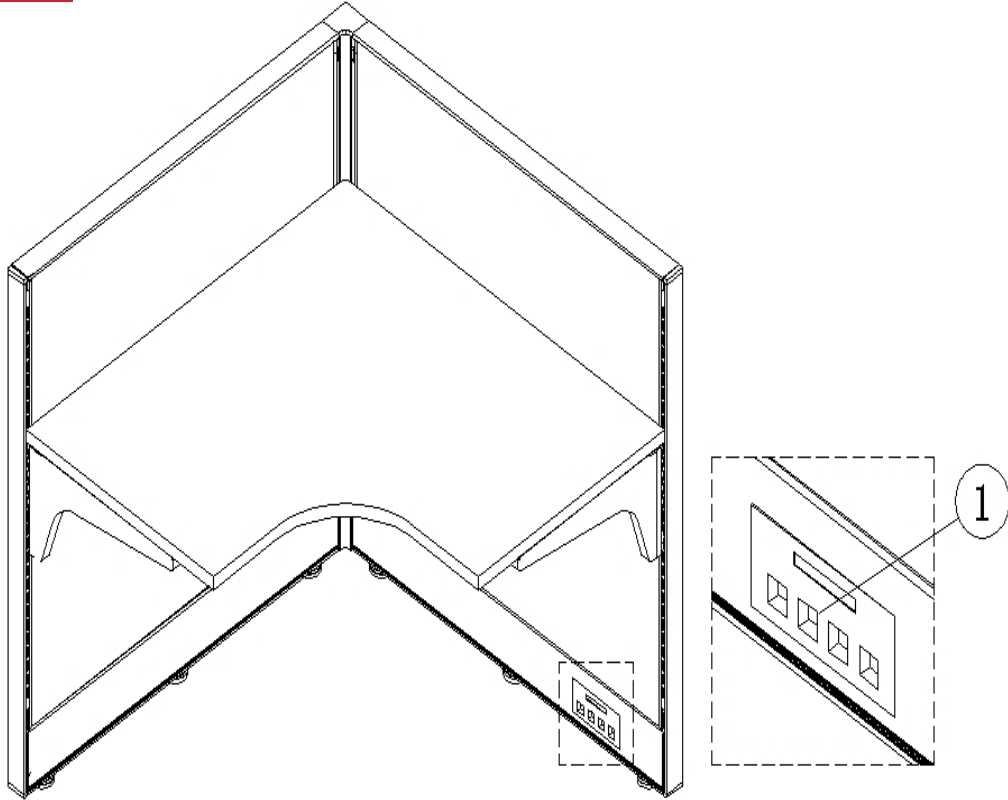

No.	Part Number	Description	Finish Selection	List
1	FIDPP	3/4" DEEP DATA PORT PLATE	YES	$10
	FIGU.BU FIG.CW FIGU.SV	3" PLASTIC GROMMET FOR USE WITH WORKSURFACES (image not shown here)	YES	$2