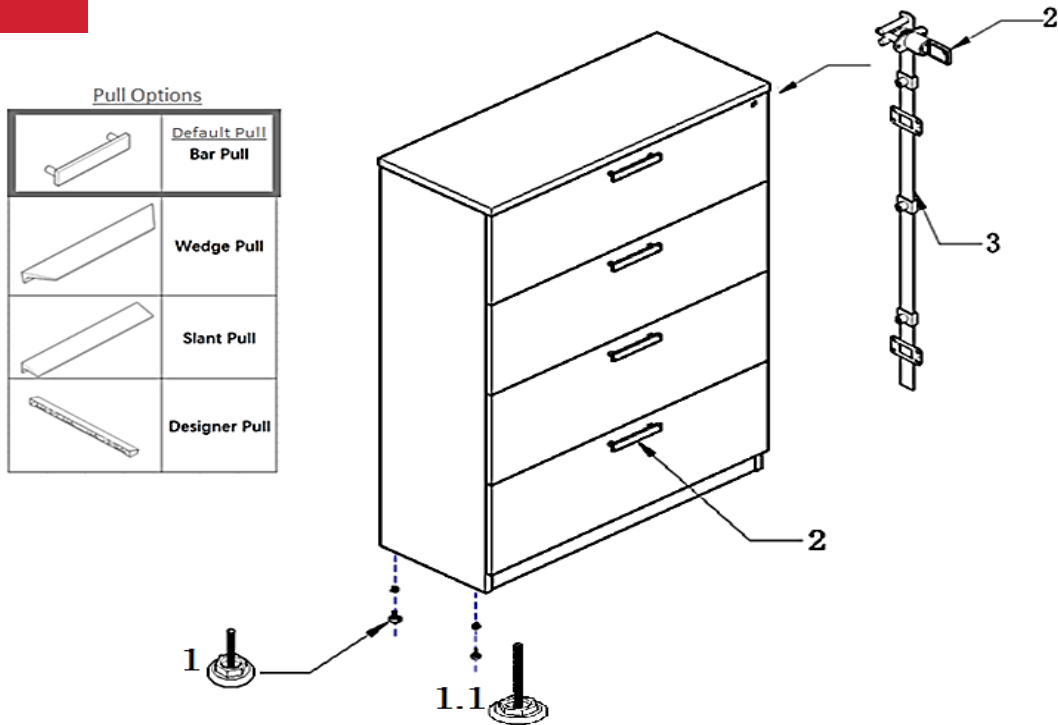

No.	Part Number	Description	Finish Selection	List
1	FPEDSQ.G	Glide	NO	$3
1.1	FLFEG.2D	Extended Glide, 2.5"	NO	$7

2	FLFSQCL-4	Complete lock mechanisms for 3 - high lateral file	NO	$60

4	LATPULL-50	Bar Pull	NO	$19
	WEDGE-PULL-244	WEDGE PULL - FOR Lateral File	NO	$53
	SLANT-PULL-199	SLANT PULL - FOR Lateral File	NO	$43
	DESIGNER-PULL-250-RED/Green/Grey	Designer Pull	NO	$30