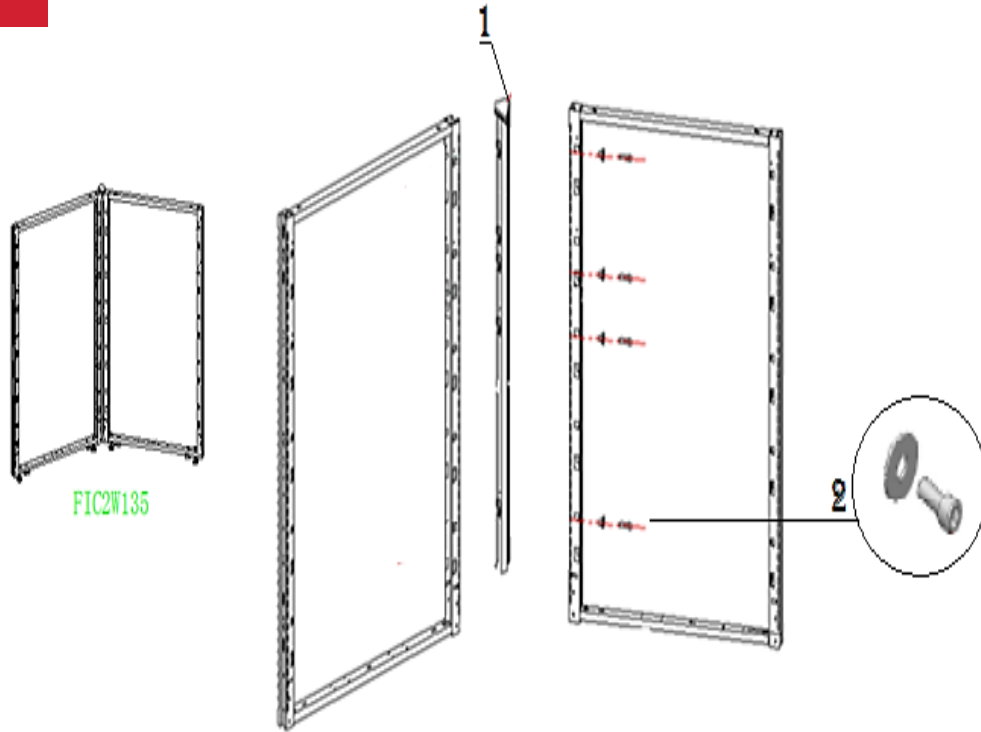

No.	Part Number	Description	Finish Selection	LIST
1	FIC2W135.24	2 way 135° Connector, 24"	YES	$113
	FIC2W135.29	2 way 135° Connector, 29"	YES	$122
	FIC2W135.32	2 way 135° Connector, 32"	YES	$146
	FIC2W135.37	2 way 135° Connector, 37"	YES	$155
	FIC2W135.40	2 way 135° Connector, 40"	YES	$162
	FIC2W135.45	2 way 135° Connector, 45"	YES	$170
	FIC2W135.48	2 way 135° Connector, 48"	YES	$177
	FIC2W135.53	2 way 135° Connector, 53"	YES	$186
	FIC2W135.56	2 way 135° Connector, 56"	YES	$197
	FIC2W135.61	2 way 135° Connector, 61"	YES	$206
	FIC2W135.64	2 way 135° Connector, 64"	YES	$213
	FIC2W135.69	2 way 135° Connector, 69"	YES	$222
	FIC2W135.80	2 way 135° Connector, 80"	YES	$249
	FIC2W135.85	2 way 135° Connector, 85"	YES	$258
2	FIBOC	Frame to Connector Bolts AND Washers only	NO	$2