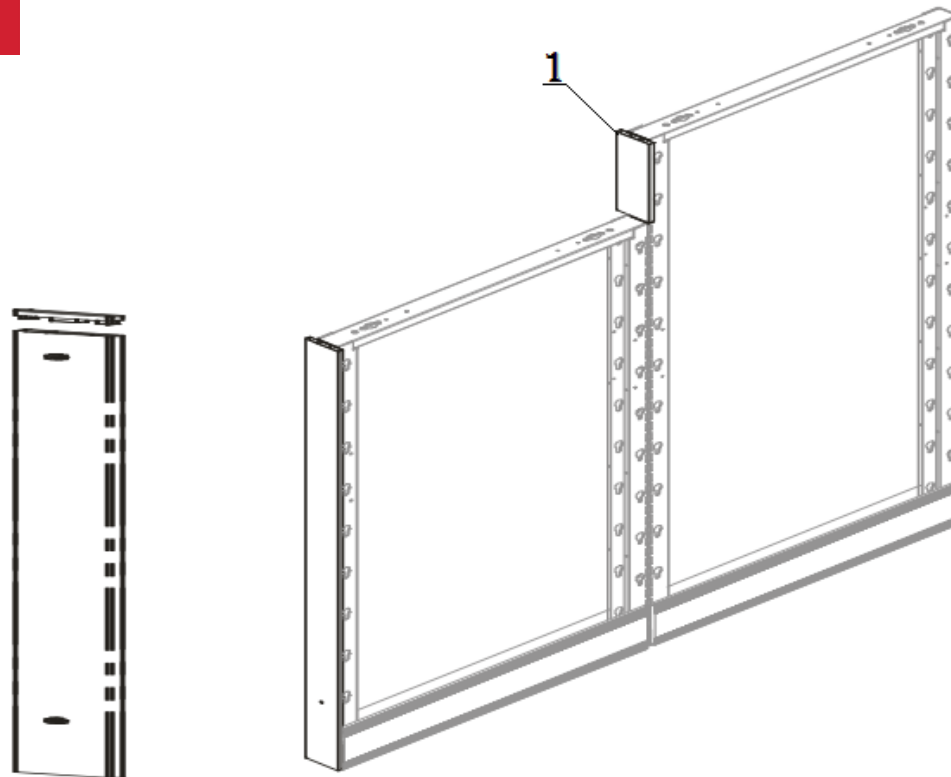

No.	Part Number	Description	Finish Selection	List
1	FIFECHF.08	Change of height for Frame, 8"	YES	$21
	FIFECHF.16	Change of height for Frame, 16"	YES	$36
	FIFECHF.24	Change of height for Frame, 24"	YES	$50
	FIFECHF.32	Change of height for Frame, 32"	YES	$65
	FIFECHF.40	Change of height for Frame, 40"	YES	$79
	FIFECHF.48	Change of height for Frame, 48"	YES	$94
	FIFECHF.56	Change of height for Frame, 56"	YES	$108
2	FIFECHF.08-37*	Change of Height - Frame Version 37 in to 29"	YES	$21
	FIFECHC.16-45*	Change of Height - Frame Version 45 in to 37"	YES	$36
3	FIFECHF.TC	Finished End for Frame Top Clip	NO	$0
4	FIFECHF.BC	Finished End for Frame Bottom Clip	NO	$0