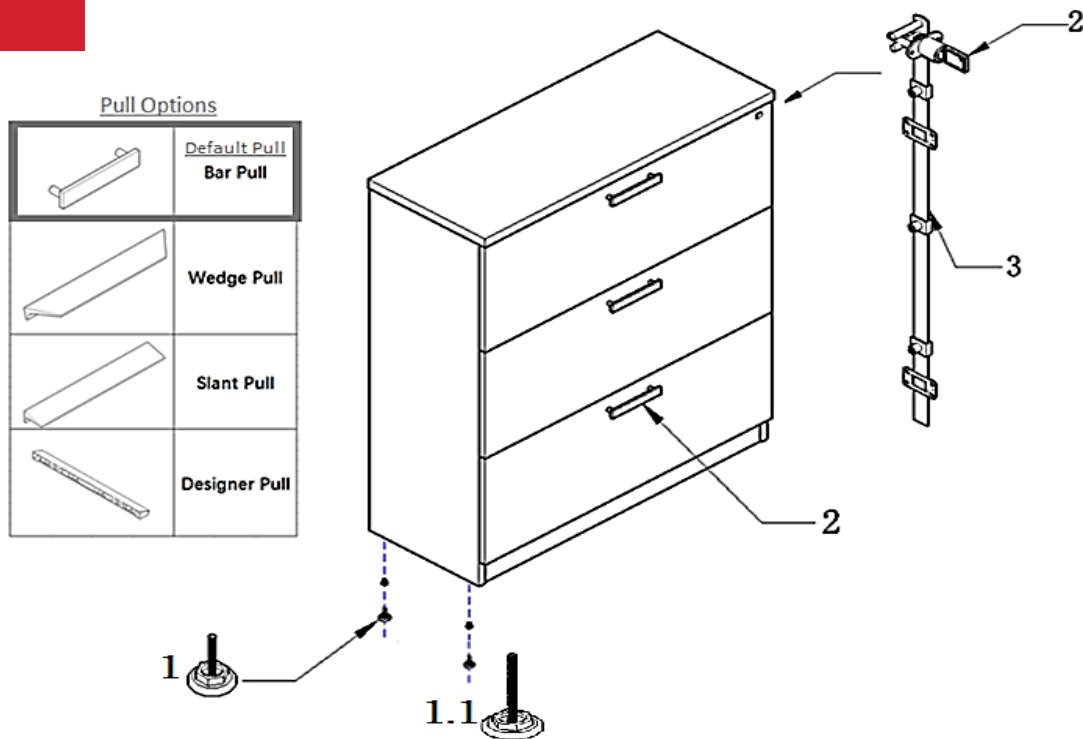

No.	Part Number	Description	Finish Selection	List
1	FPEDSQ.G	Glide (Default)	NO	$3
1.1	FLFEG.2D	Extended Glide, 2.5"	NO	$7
2	FLFSQCL-3	Complete lock mechanisms for 3 - high lateral file	NO	$59

4	LATPULL-50	Bar Pull	NO	$19
	WEDGE-PULL-244	WEDGE PULL - FOR Lateral File	NO	$53
	SLANT-PULL-199	SLANT PULL - FOR Lateral File	NO	$43
	DESIGNER-PULL-250-RED/Green/Grey	Designer Pull	NO	$30