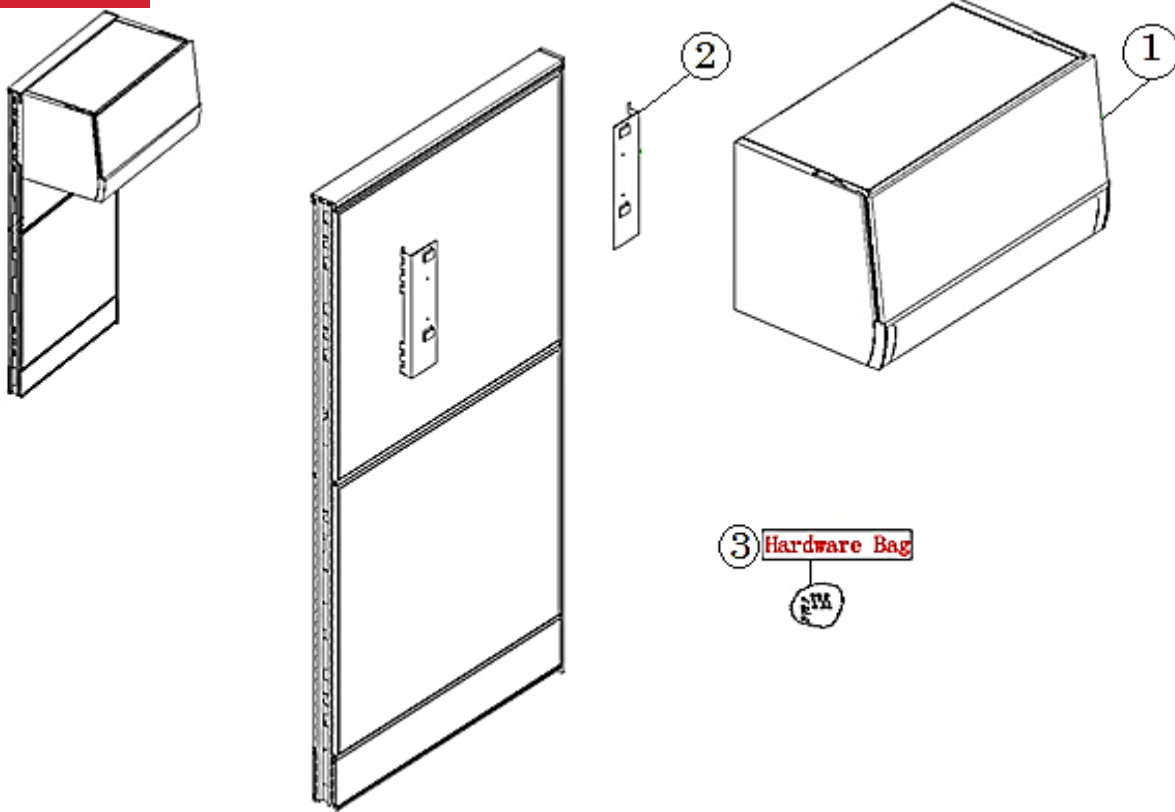

No.	Part Number	Description	Finish Selection	LIST
1	FPNOV.1624	Pneumatic Overhead Cabinet, 16x24"	YES	$687
	FPNOV.1630	Pneumatic Overhead Cabinet, 16x30"	YES	$755
	FPNOV.1636	Pneumatic Overhead Cabinet, 16x36"	YES	$820
	FPNOV.1642	Pneumatic Overhead Cabinet, 16x42"	YES	$883
	FPNOV.1648	Pneumatic Overhead Cabinet, 16x48"	YES	$955
2	FIPNOVB	Interra Pneumatic Overhead Bracket	YES	$41
3	FPNOV.H	Hardware Package for panel mounted pneumatic overhead, Novo/Interra. Includes screws.	NO	$2