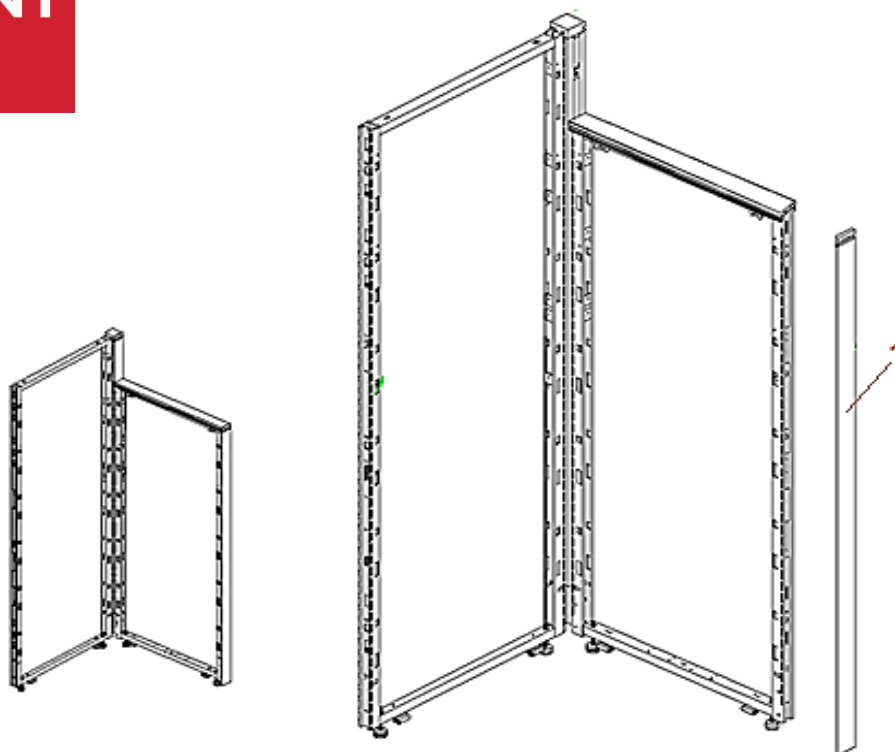

No.	Part Number	Description	Finish Selection	List
1	FIFE.24	Finished End - 24"	YES	$52
	FIFE.29	Finished End - 29"	YES	$61
	FIFE.32	Finished End - 32"	YES	$66
	FIFE.37	Finished End - 37"	YES	$75
	FIFE.40	Finished End - 40"	YES	$81
	FIFE.45	Finished End - 45"	YES	$89
	FIFE.48	Finished End - 48"	YES	$95
	FIFE.53	Finished End - 53"	YES	$104
	FIFE.61	Finished End - 61"	YES	$118
	FIFE.69	Finished End - 69"	YES	$133
FIFE.85	Finished End - 85"	YES	$162	
2	FIFE.TC	Finished End Top Clip	NO	$0
3	FIFE.BC	Finished End Bottom Clip	NO	$0