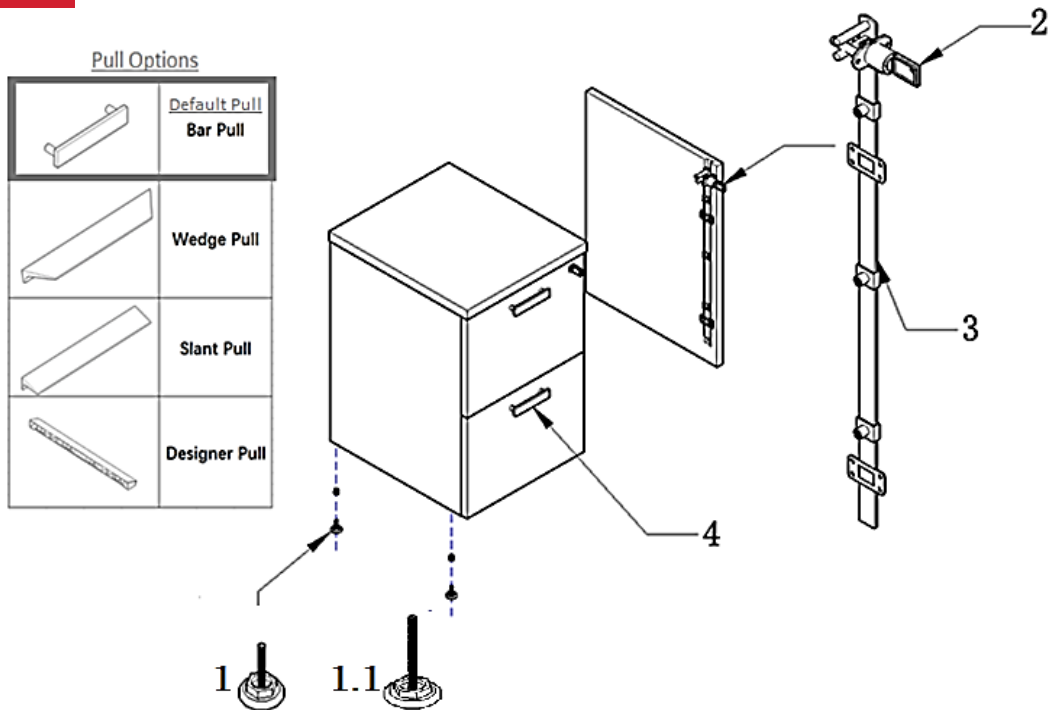

No.	Part Number	Description	Finish Selection	List
1	FPEDSQ.G	Glide (Default)	NO	$3
1.1	GLIDE.PED.EXTENDED	Extended Glide for Ped	NO	$5
2	LOCK	Lock Core, Keyed Alike	NO	$24
2.2	LOCK2	Lock Core, Keyed Separately	NO	$24
2.3	MKEY	Master Key	NO	$24
2.4	CKEY	Change Key (Control Key)	NO	$24
3	PEDSQCL-BBF	Lockbar with CORE	NO	$41
4	PEDPULL-10	Bar Pull	NO	$15
	WEDGE-PULL-167	WEDGE PULL - FOR PED	NO	$43
	SLANT-PULL-167	SLANT PULL - FOR PED	NO	$36
	DESIGNER-PULL-250-RED/Green/Grey	Designer Pull	NO	$30