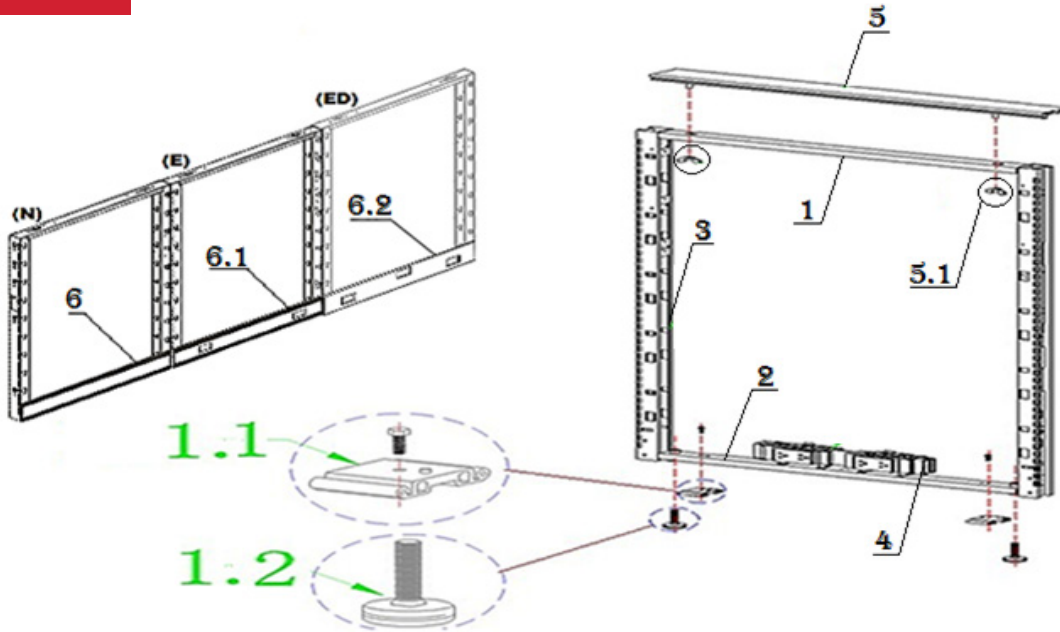

26

27

28

29

30

Interra

A-Style Frame
 FIFA-XXXX-N
 FIF-XXXX-E/ED
 29 - 85"H

No.	Part Number	Description	Finish Selection	LIST
1.1	FIBCS	BASE COVER SUPPORT WITH BOLT	NO	\$37
1.2	FIFG	INTERRA FRAME GLIDE	NO	\$4
1	FIFHT.24	Interra Horizontal Frame Rail Top, 24"	NO	\$50
	FIFHT.30	Interra Horizontal Frame Rail Top, 30"	NO	\$55
	FIFHT.36	Interra Horizontal Frame Rail Top, 36"	NO	\$60
	FIFHT.42	Interra Horizontal Frame Rail Top, 42"	NO	\$65
	FIFHT.48	Interra Horizontal Frame Rail Top, 48"	NO	\$70
	FIFHT.24.37	Interra Horizontal Frame Rail Top, 24" FOR 37"H Frame	NO	\$50
	FIFHT.30.37	Interra Horizontal Frame Rail Top, 30" for 37"H Frame	NO	\$60
	FIFHT.36.37	Interra Horizontal Frame Rail Top, 36" for 37"H Frame	NO	\$59
	FIFHT.42.37	Interra Horizontal Frame Rail Top, 42" for 37"H Frame	NO	\$64
	FIFHT.48.37	Interra Horizontal Frame Rail Top, 48" 37"Frame	NO	\$69