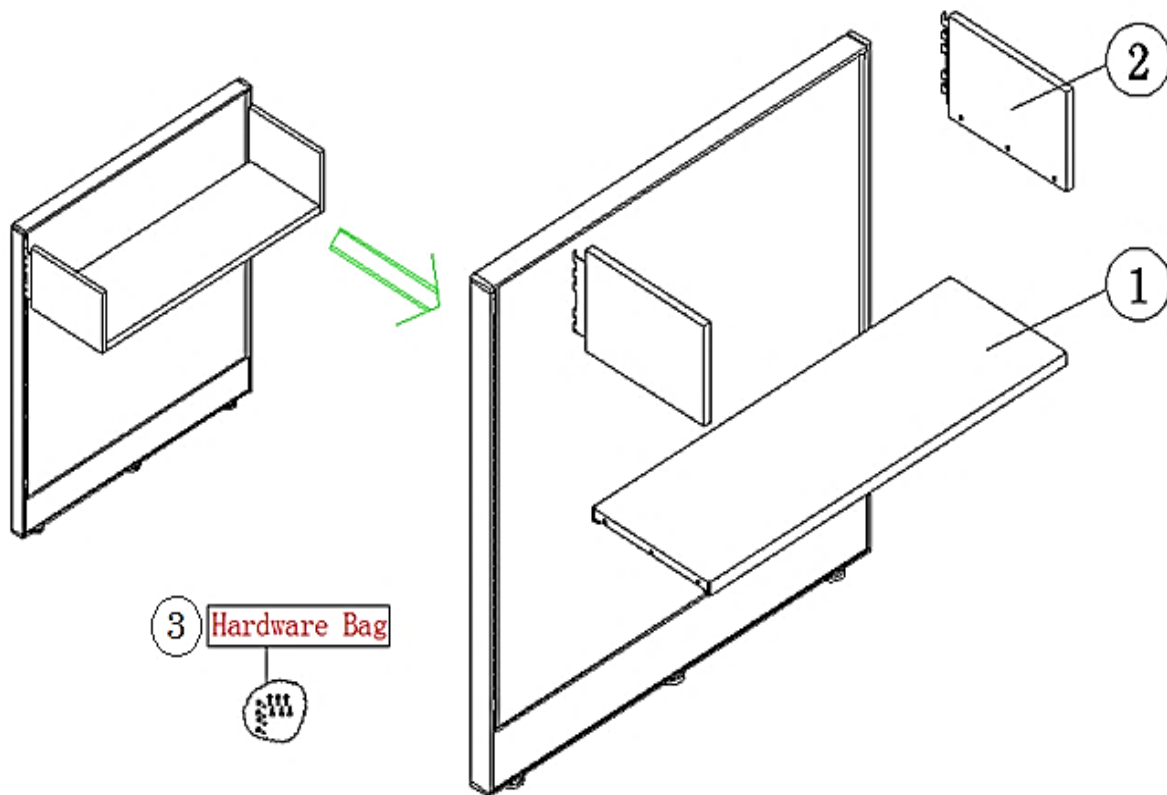

No.	Part Number	Description	Finish Selection	LIST
1	FSSH.24	Straight Front Shelf, 24"	YES	$87
	FSSH.30	Straight Front Shelf, 30"	YES	$101
	FSSH.36	Straight Front Shelf, 36"	YES	$125
	FSSH.42	Straight Front Shelf, 42"	YES	$149
	FSSH.48	Straight Front Shelf, 48"	YES	$174
2	FISSHENDHF	Straight front shelf end half height	YES	$136
3	FHSHELF.H	Hardware package for half height shelves, novo/interra, pneumatic or straight	NO	$1