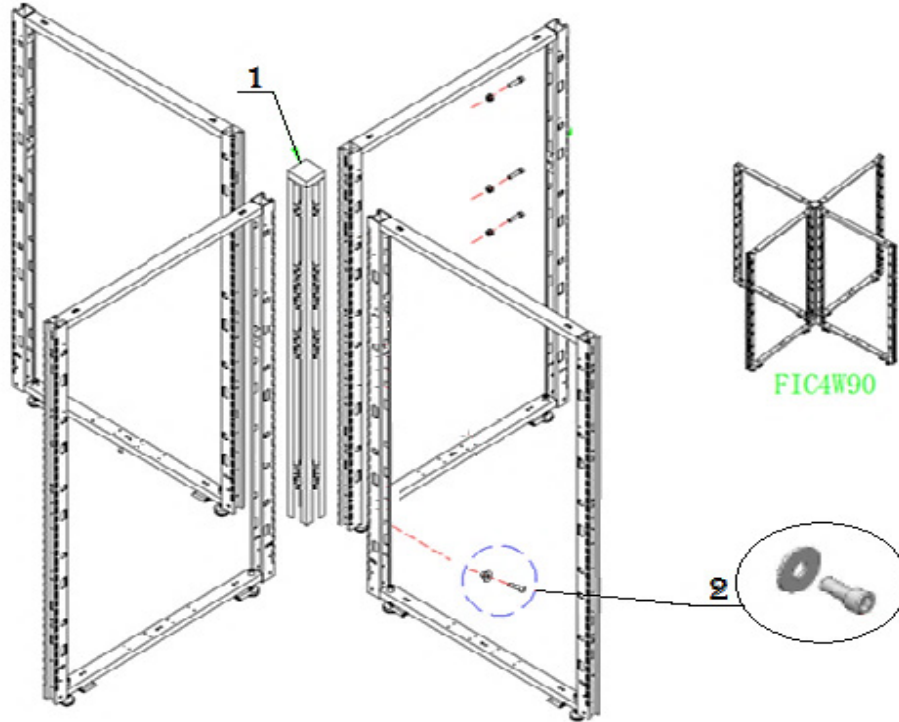

No.	Part Number	Description	Finish Selection	LIST
1	FIC4W90.24	4 way 90° Connector, 24"	YES	$117
	FIC4W90.29	4 way 90° Connector, 29"	YES	$125
	FIC4W90.32	4 way 90° Connector, 32"	YES	$139
	FIC4W90.37	4 way 90° Connector, 37"	YES	$147
	FIC4W90.40	4 way 90° Connector, 40"	YES	$153
	FIC4W90.45	4 way 90° Connector, 45"	YES	$160
	FIC4W90.48	4 way 90° Connector, 48"	YES	$166
	FIC4W90.53	4 way 90° Connector, 53"	YES	$174
	FIC4W90.56	4 way 90° Connector, 56"	YES	$189
	FIC4W90.61	4 way 90° Connector, 61"	YES	$196
	FIC4W90.64	4 way 90° Connector, 64"	YES	$202
	FIC4W90.69	4 way 90° Connector, 69"	YES	$210
	FIC4W90.80	4 way 90° Connector, 80"	YES	$238
	FIC4W90.85	4 way 90° Connector, 85"	YES	$246
2	FIBOC	Frame to Connector Bolts AND Washers only	NO	$2