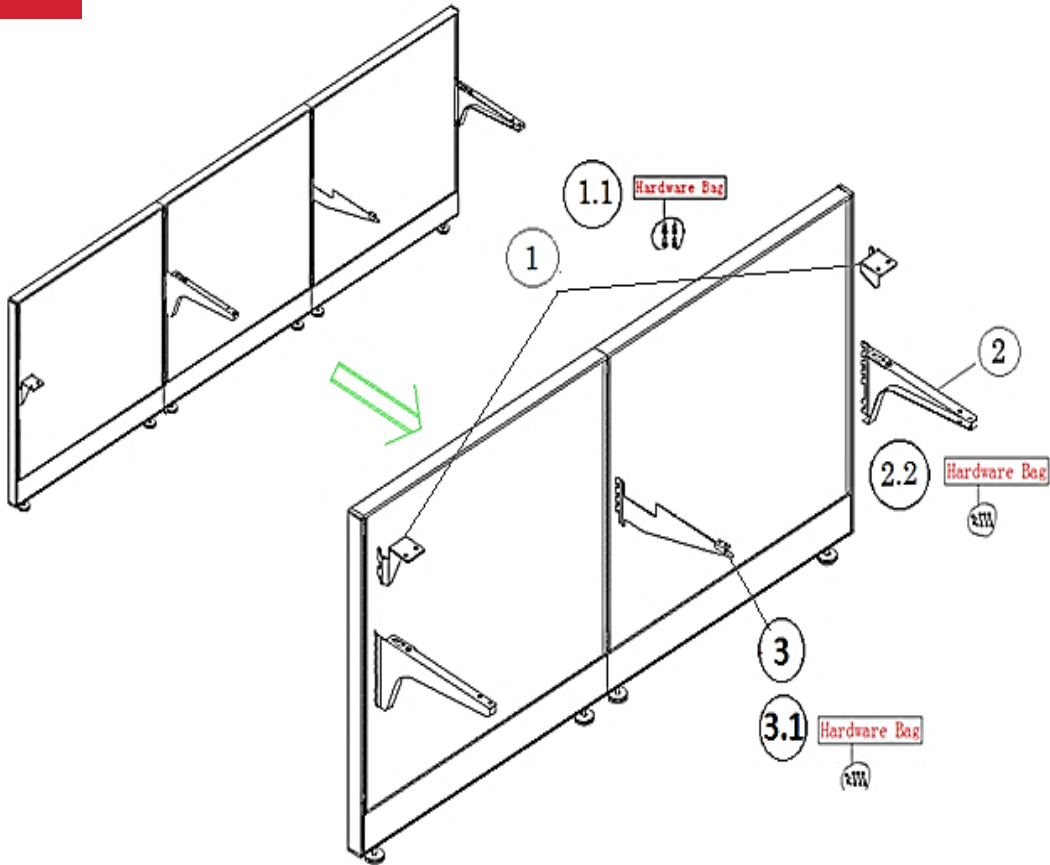

Interra

Corner Bracket - FIWSB.L/R
Cantilever Bracket - FICL.XX
Center Support Bracket - FICS.XX

No.	Part Number	Description	Finish Selection	LIST
1	FIWSB.L	Work Surface Corner Bracket, Right	YES	$8
	FIWSB.R	Work Surface Corner Bracket, Left	YES	$8
1.1	FASS10.H	Hardware bag for corner brackets (all systems)	NO	$1
2	FICL.24	Cantilevers - 24" (PAIR)	YES	$88
	FICL.30	Cantilevers - 30" (PAIR)	YES	$106
2.1	FASS0X.H	Pins and buttons kit for pair of cantilevers (all depths, all systems)	NO	$4
3	FICS.24	Center Bracket - 24"	YES	$52
	FICS.30	Center Bracket - 30"	YES	$69
3.1	FASS3X.H	Hardware bag for center supports (all depths, all systems)	NO	$2