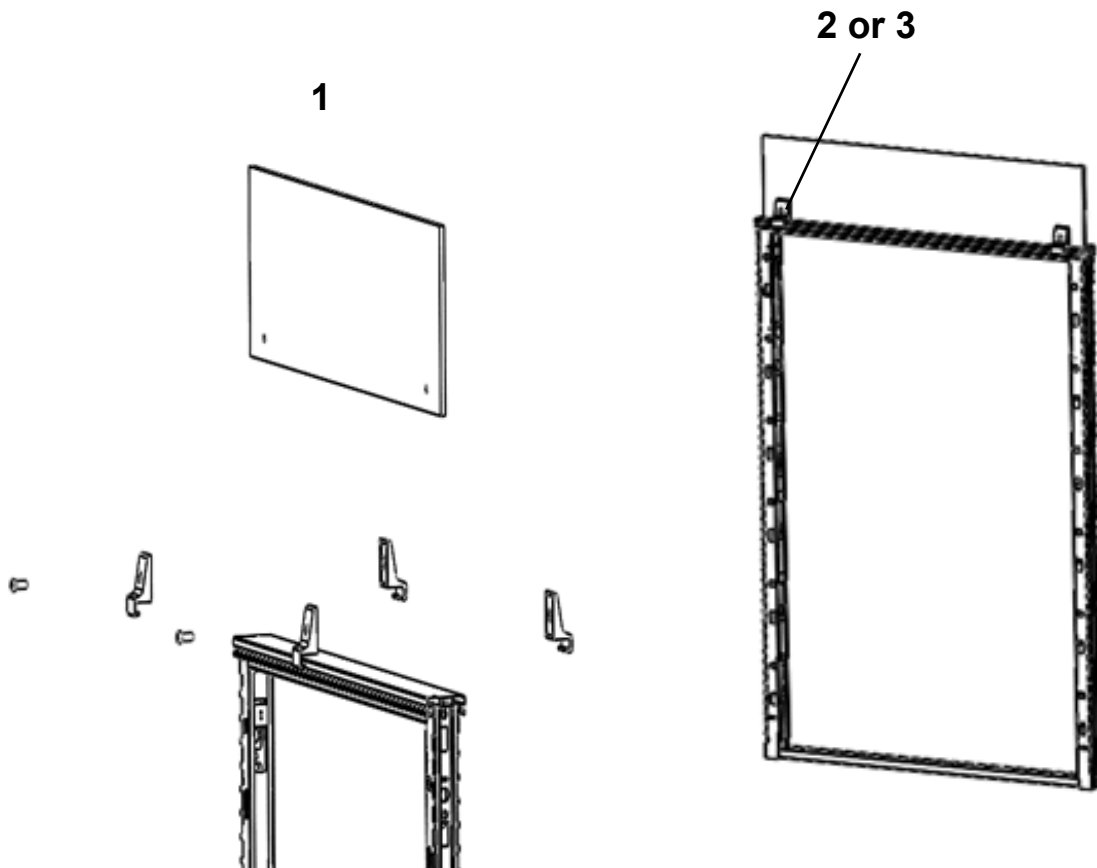

No.	Part Number	Description	Finish Selection	LIST
1	FFG.0824-CL	Frameless Glass, 8x24" CLEAR	YES	$65
	FFG.0830-CL	Frameless Glass, 8x30" CLEAR	YES	$82
	FFG.0836-CL	Frameless Glass, 8x36" CLEAR	YES	$99
	FFG.0842-CL	Frameless Glass, 8x42" CLEAR	YES	$115
	FFG.0848-CL	Frameless Glass, 8x48" CLEAR	YES	$132
1	FFG.1424-CL	Frameless Glass, 14x24 CLEAR	YES	$117
	FFG.1430-CL	Frameless Glass, 14x30 CLEAR	YES	$145
	FFG.1442-CL	Frameless Glass, 14x42 CLEAR	YES	$198
	FFG.1448-CL	Frameless Glass, 14x48 CLEAR	YES	$227