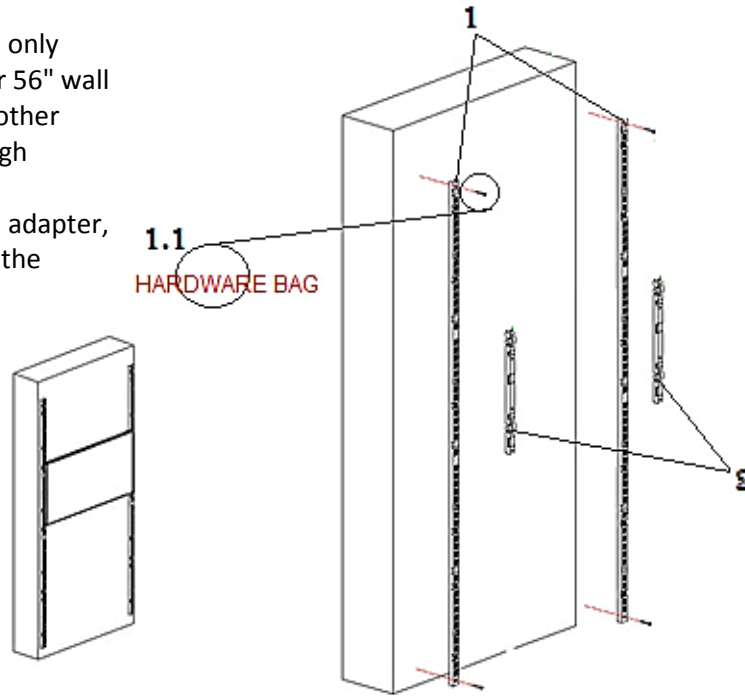

FRÍANT

Interra

Wall Strip
FIWSST.XX
40-80"H

- 8" tile adapters for use only at the bottom of a 40" or 56" wall strip. Not for use in any other position nor in 64/80" high wall strip
- When using a 32"H tile adapter, do not use an 8"H tile in the bottom position

No.	Part Number	Description	Finish Selection	List
1	FIWSST.40	Wall Strip, 40"H	YES	$69
	FIWSST.56	Wall Strip, 56"H	YES	$91
	FIWSST.64	Wall Strip, 64"H	YES	$104
	FIWSST.80	Wall Strip, 80"H	YES	$128
2	FITA.08	TILE ADAPTER, 8"H	NO	$25
	FITA.16	TILE ADAPTER, 16"H	NO	$50
	FITA.32	TILE ADAPTER, 32"H	NO	$63