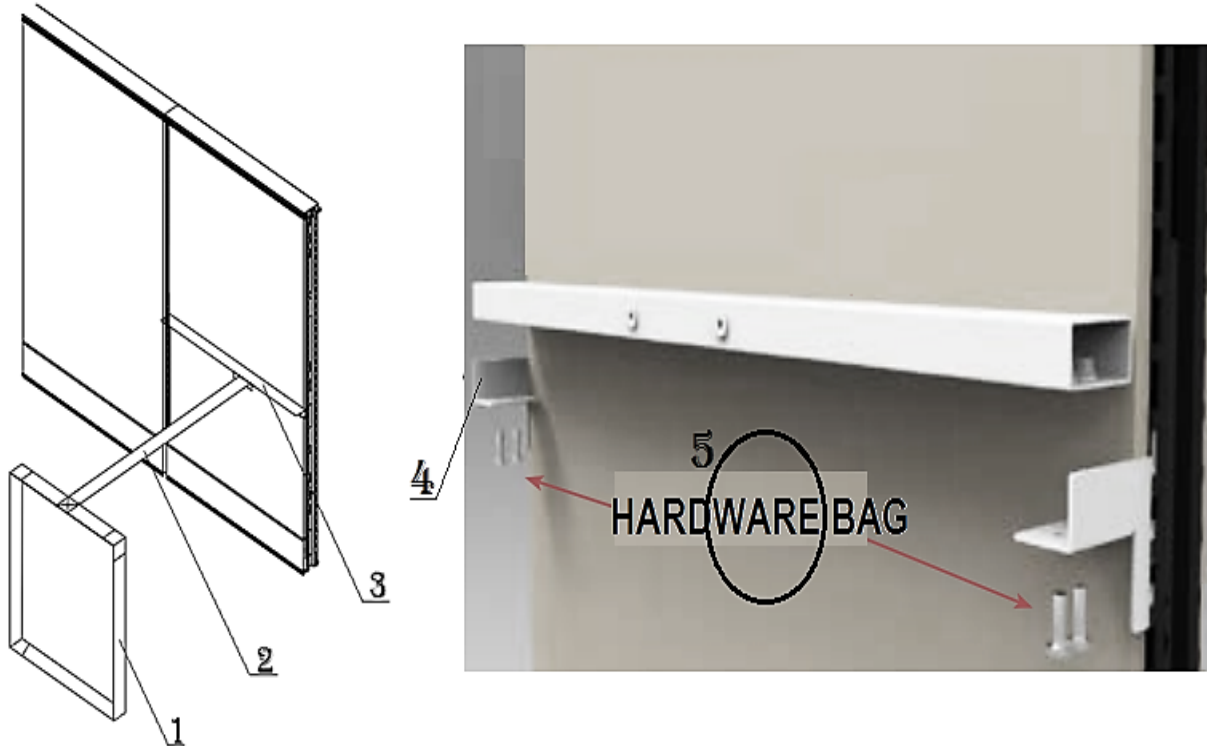

Interra

Square Corner Triangle Shape Leg

Single Support - FITMLDS.XX

Double Support - FITMLDD.XX

No.	Part Number	Description	Finish Selection	LIST
1	TMLD.24	Triangle Leg Only, 24"	YES	\$181
	TMLD.30	Triangle Leg Only, 30"	YES	\$202
2	FIBRKT.TOPPKG	Interra Top Bracket PAIR L+R	YES	\$9
3	FIBRKT.BTM.	Bottom Bracket for Triangle Leg	YES	\$4
4	TMLD.24SP	Square metal leg Triangle Single Connect Plate, 24"	YES	\$63
	TMLD.30SP	Square metal leg Triangle Single Connect Plate, 30"	YES	\$77
5	TMLD.24DP	Square metal leg Triangle Double Connect Plate, 24"	YES	\$83
	TMLD.30DP	Square metal leg Triangle Double Connect Plate, 30"	YES	\$102
6	FIGL	Glide for use with Interra panel or support legs	NO	\$3
7	SML.TML.H	Universal hardware package for Triangle leg/P leg, single/double. Includes wood and metal screws	NO	\$2