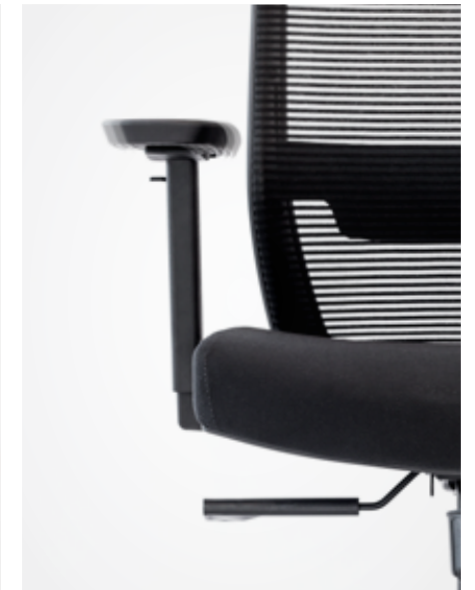

### Dimensions

Height: 38" – 42"

Width: 22" – 25"

Seat Height Range: 17" – 21"

Seat Depth: 18.5"

Seat Width: 20"

Arm Height: 8" – 11"

Range of Motion: 135°

Seat slider range: 2"

Armrest pivot range: 3"

**Ignite** | Elevating the seating standards, Ignite delivers striking style and extreme functionality. Adjusting tension is effortless with a back tilt lock and tension adjuster. A chrome-plated detail expands the length of the center Y-column, while the lumbar support provides focus for the user.