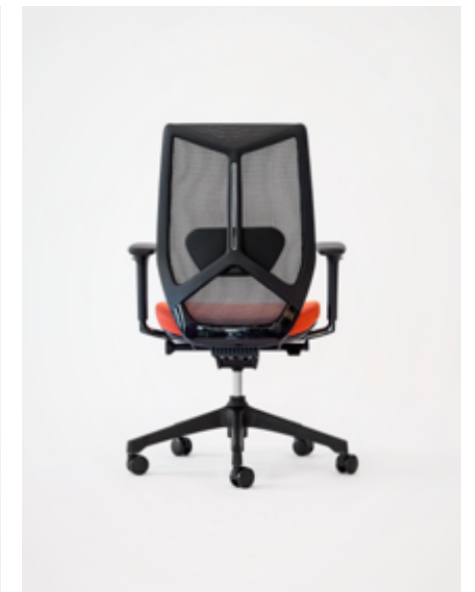

Ignite | Elevating the seating standards, Ignite delivers striking style and extreme functionality. Adjusting tension is effortless with a back tilt lock and tension adjuster. A chrome-plated detail expands the length of the center Y-column, while the lumbar support provides focus for the user.

Ignite

Task Seating

- Greenguard Gold certified
- BIFMA certified
- Height adjustable 3D padded armrests
- Mesh elastomeric back
- Adjustable Y-column lumbar support
- 5-star plastic based with casters
- Synchronous mechanism with 4-lock position, side knob for tilting tension adjustments
- Seat slider
- Pneumatic lift

Color Options

Frame: Black | Mesh: Black | Cushion: Orange

Frame: Black | Mesh: Grey | Cushion: Grey

Frame: Black | Mesh: Black | Cushion: Black

Dimensions

Height: 39" – 42"

Width: 26" – 28"

Seat Height Range: 17" – 19.5"

Seat Depth: 18.5"

Seat Width: 20"

Seat Slider range: 2"

Arm Height: 10.5" – 13"

Armrest range: 2"

Range of Motion: 130°