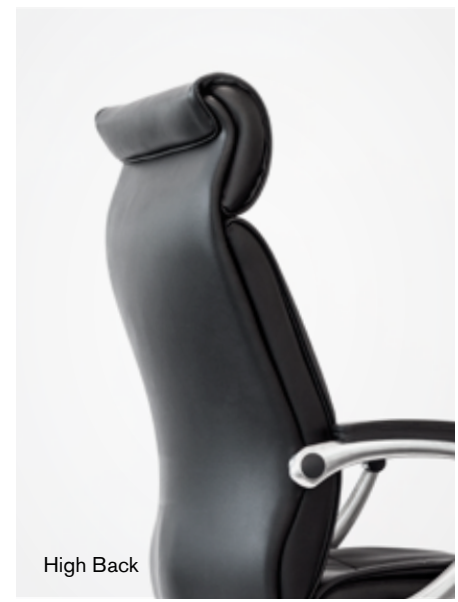

Mid Back

Mid Back

High Back