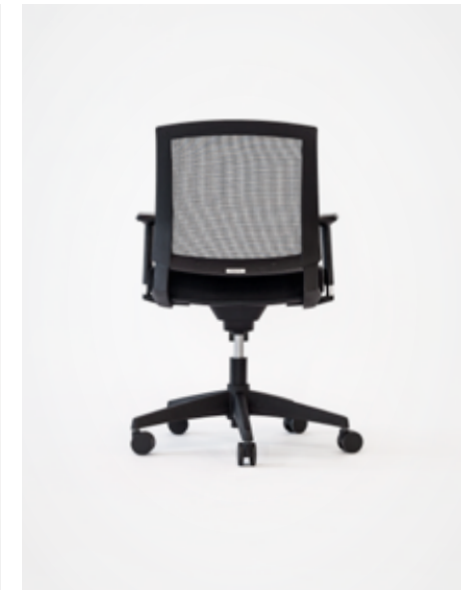

### Dimensions

Height: 35" – 38"

Width: 23"

Seat Height: 17" – 20"

Seat Depth: 17"

Seat Width: 19"

Arm Height: 6" – 8.5"

Range of Motion: 100°

**Zone Seating** | Our Zone seating line offers affordability without compromising comfort or functionality. Each chair features a contoured seat, elastomeric mesh, and two-way adjustable arms, making it the most practical chair in any workspace.