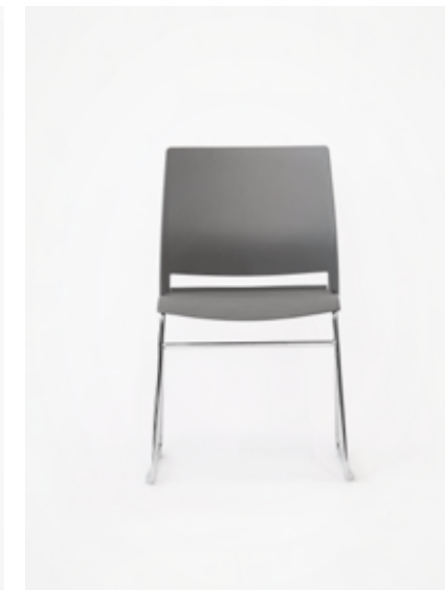

Prep | With three vivid color options, these easy to assemble chairs can be arranged individually or connected in rows. Preps curved, injection-molded cross hatch design delivers both style and functionality.

FRIANT

Prep

Multipurpose Seating

- Stackable
- Stack up to 5 chairs without a dolly
- Contoured plastic seat and back
- Ganging mechanism included
- Chrome base
- Sold in pairs

Color Options

 Frame: Blue

 Frame: White

 Frame: Grey

Dimensions

Height: 32"

Seat Width: 17"

Seat Depth: 19"

Seat Height: 16"

Prep Dolly

Stack up to 15 chairs for the ultimate convenience during setup & storage.