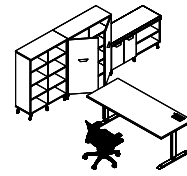

Typicals and Resources

6' x 6.5' Stations

- Shared credenzas, doors and shelves
- Resting tops with straight taper legs
- Shared hutches, open shelf and markerboard

9' x 9' Private Office

- Freestanding table with modesty and resting bridge
- Supporting credenza and tower
- Wall-mounted overhead and tackboard

KEY FEATURES

- Mix and match desk system with a wide variety of storage options
- Free-standing design makes it perfect for private offices or open workspaces
- Compatible with our height-adjustable My-Hite tables and Interra frames
- Customize Dash storage by selecting any of our standard Friant laminate colors for case, top, and front
- Modern and professional styling, with leg and pull options to complete the look
- Diversity of credenzas, towers, and other storage options make it easy to create solutions that fit any needs