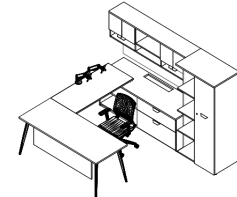

9' x 9' Private Office

- Freestanding table with modesty and resting bridge
- Supporting credenza and tower
- Wall-mounted overhead and tackboard