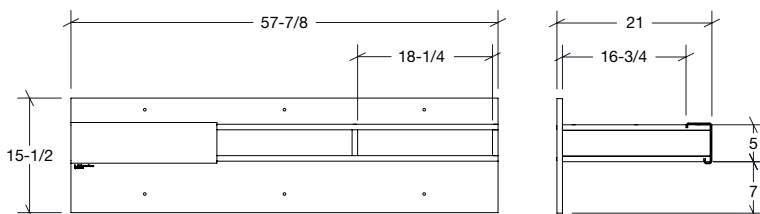

Perfect for small spaces, this desk attaches to the wall and makes legs seem like pointless obtrusions. Convenient cubbies underneath do away with drawers, allowing for quick stowing and access.

Dimensions: 58" W x 21" D x 15.5" H  
(face is 5" H)  
Side Compartments: 18.25" W x 19.875" D x 3.5" H  
Center Compartment: 19.875" W x 19.875" D x 3.5" H  
Material: Solid English walnut  
Finish: Natural oil finish