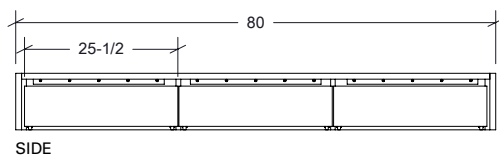

With three rolling drawers, the Storage Bed is sure to give your closet or dresser some breathing room. Pair it with the LAXseries Storage Headboard for the ultimate storage combination. Also available in king and queen sizes.

Dimensions: 80" L x 41.75" W x 9.5" H  
Material: English walnut, veneered slats  
Finish: Natural oil finish