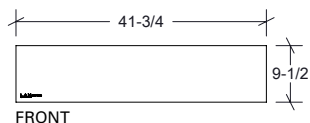

With three rolling drawers, the Storage Bed is sure to give your closet or dresser some breathing room. Pair it with the LAXseries Storage Headboard for the ultimate storage combination. Also available in king and queen sizes.

Dimensions: 80" L x 41.75" W x 9.5" H  
Material: English walnut, veneered slats  
Finish: Natural oil finish