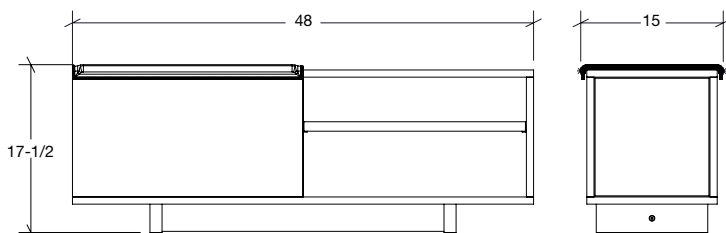

Dimensions: 48" W x 15" D x 17.5" H  
Max Horizontal Opening: 10.875" D x 21.5" W  
Max Vertical Depth: 13.125" H (From compartment floor to upper edge)  
Material: Natural felt, Solid English walnut  
Finish: Natural oil finish