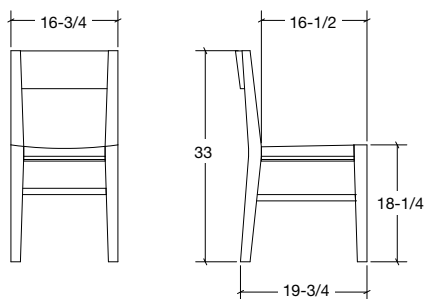

Bistro brawn. With the commercial-grade LAXseries chair, private style goes public. The cross-braced chair offers all the sturdiness of the original plus subtle reinforcement for restaurant use. The four added bars make this piece capable of withstanding serious abuse—and cushioned seats are available to tone down the toughness.

Dimensions: 16.75" W x 19.75" D x 33" H
Material: Solid English walnut
Finish: Matte clear lacquer