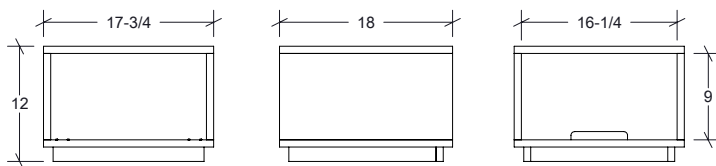

Our night table provides cable management and its moveable inside divider allows for unsightly plugs etc. to be hidden from sight. A perfect companion to our platform or storage beds, it is made from solid English walnut.

Dimensions: 17.75" W x 18" D x 12" H
Material: English walnut
Finish: Natural oil finish