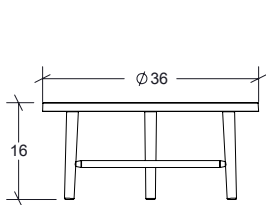

The three legged 36" milking table is made from beautiful solid white ash. Cross braces add sturdiness and beautiful detailing. Holds 24 gallons of milk.

Dimensions: 36" \varnothing x 16" H
Material: Solid white ash
Finish: Matte clear polyurethane