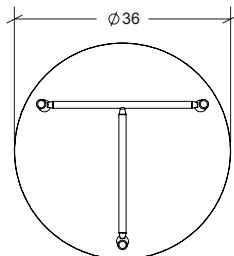

The three legged 36" milking table is made from beautiful solid white ash. Cross braces add sturdiness and beautiful detailing. Holds 24 gallons of milk.

Dimensions: 36" \varnothing x 16" H
Material: Solid white ash
Finish: Matte clear polyurethane