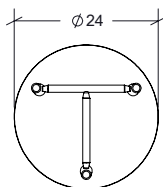

Our three legged 24" milking side table is made from solid white ash. Cross braces add sturdiness and beautiful detailing. Holds 10 gallons of milk.

Dimensions: 24" \varnothing x 16" H
Material: Solid white ash
Finish: Matte clear polyurethane