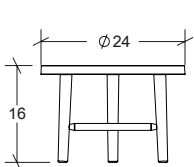

Our three legged 24" milking side table is made from solid white ash. Cross braces add sturdiness and beautiful detailing. Holds 10 gallons of milk.

Dimensions: 24" \varnothing x 16" H
Material: Solid white ash
Finish: Matte clear polyurethane