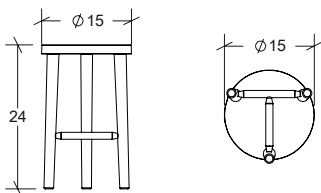

Our three legged 20" milking stool comes in at standard seating height, is made from solid white ash with Cross braces added for sturdiness. For use with tall cows.

Dimensions: 15" \varnothing x 24" H
Material: Solid white ash
Finish: Matte clear polyurethane