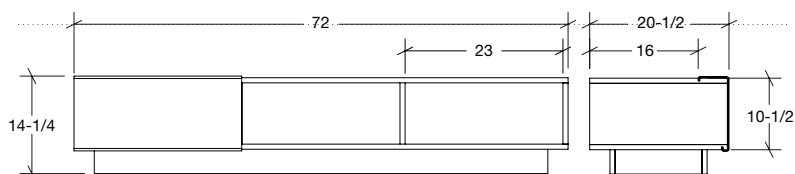

The LAXseries Low Entertainment Shelf comes with three separate compartments and our signature white aluminum sliding cover panel. Its open back allows for easy cord management, ventilation, and versatility of use.

Dimensions: 72" L x 20.5" D x 14" H
Compartments: 23.25" W x 19.25" D 8.75" H
Materials: Solid English walnut,
powder coated aluminum
Finish: Natural oil finish