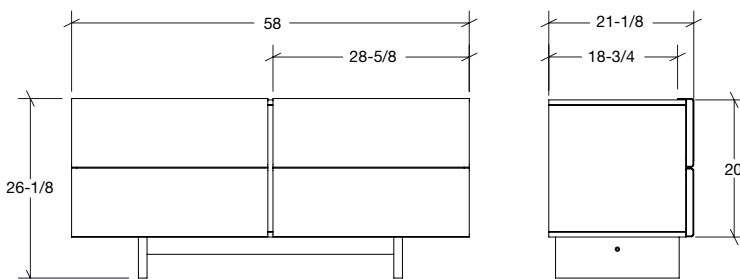

Conceal your wardrobe in this beautifully crafted 4-drawer dresser. Aluminum-wrapped solid wood drawer fronts with side finger pulls and an undermounted door slide give this piece a clean minimalist look.

Dimensions: 58" W x 21" D x 26" H  
Material: Solid English walnut  
Finish: Natural oil finish