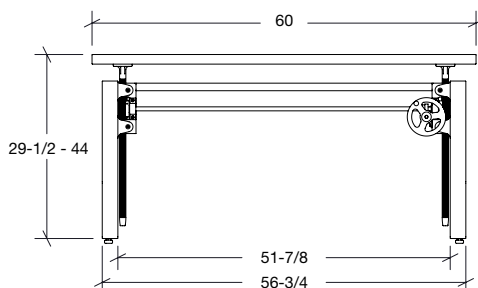

Why sacrifice style for ergonomics? LAXseries' Height Adjustable Table creates a versatile workspace by allowing users to choose the perfect height for them. The cast iron base and natural red oak work top are great for those searching for an industrial look.

Dimensions: 60" W x 30" D x 29.5" – 44" H  
Material: Red oak, cast iron  
Finish: Natural oil finish