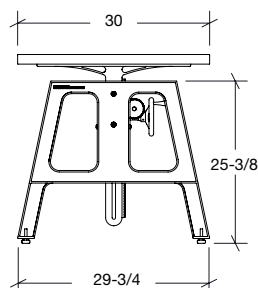

Why sacrifice style for ergonomics? LAXseries' Height Adjustable Table creates a versatile workspace by allowing users to choose the perfect height for them. The cast iron base and natural red oak work top are great for those searching for an industrial look.

Dimensions: 60" W x 30" D x 29.5" – 44" H  
Material: Red oak, cast iron  
Finish: Natural oil finish