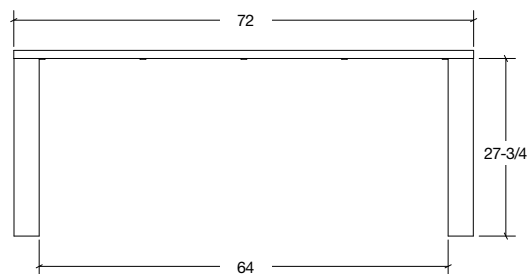

Constructed from solid English walnut and finished with natural oil, the LAXseries Edge Dining Table comfortably seats between 6 and 8 people. Its subtle design features a center reveal, allowing for a multitude of styling options. Whether you're looking to create a rustic country kitchen or something more modern, this table fits the bill.

Dimensions: 72" L x 36" W x 29" H  
Material: Solid English walnut  
Finish: Natural oil finish