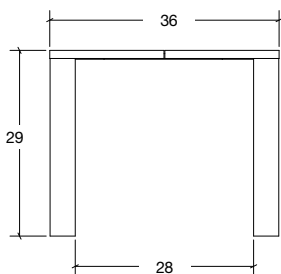

Constructed from solid English walnut and finished with natural oil, the LAXseries Edge Dining Table comfortably seats between 6 and 8 people. Its subtle design features a center reveal, allowing for a multitude of styling options. Whether you're looking to create a rustic country kitchen or something more modern, this table fits the bill.

Dimensions: 72" L x 36" W x 29" H  
Material: Solid English walnut  
Finish: Natural oil finish