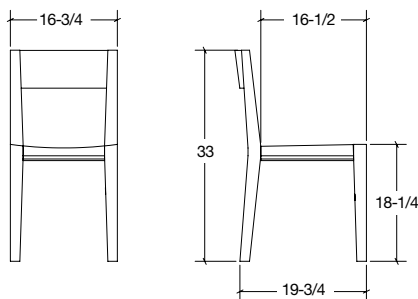

Dimensions: 16.75" W x 19.75" D x 33" H
Material: Solid English walnut
Finish: Matte clear lacquer