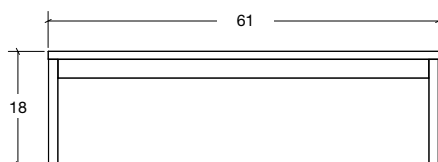

Dimensions: 61" W x 14" D x 17.75" H
Material: Solid English walnut
Finish: Natural oil finish