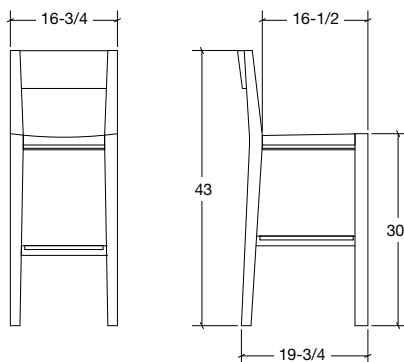

The big brother of the LAXseries Restaurant Chair is the super-sleek LAXseries Barstool. This long-legged version of its shorter sibling shares all of the gorgeous genetics plus a little something extra. Stainless steel-covered footrests give the barstool a shiny pop of industrial glamour against the otherwise natural finish.

Dimensions: 16.75" W x 19.75" D x 43" H
Material: Solid English walnut,
brushed stainless steel
Finish: Matte clear lacquer