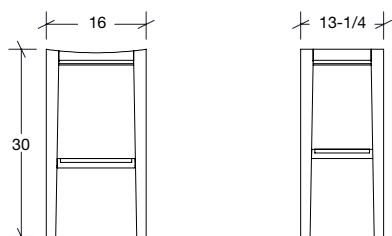

The backless alternative to our popular barstool, the LAXseries Backless Barstool is constructed of solid wood with extra supportive cross braces strong enough for residential or commercial use.

Dimensions: 16" W x 13.25" D x 30" H
Material: Solid English walnut,
brushed stainless steel
Finish: Matte clear lacquer