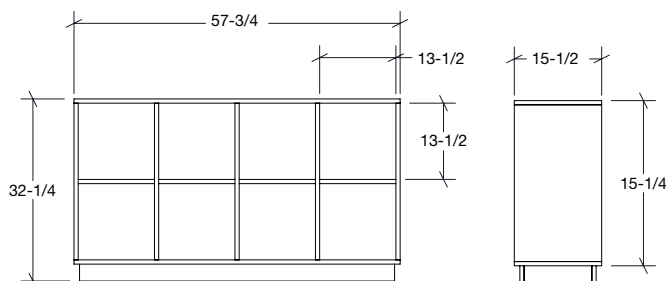

The 4 x 2 Bookcase is widely agreed to be one of the most functional pieces in the LAXseries catalog. Solid English walnut comprises the whole of this piece featuring eight, 13.5" square cubbies. Use the cubicles to store everything from books, art, dinnerware and vinyl records and place your television on top for the ultimate entertainment console. Your imagination is the only anchor so let it soar.

Dimensions: 57.75" W x 15.5" W x 32.25" H
Compartments: 13.5" W x 13.5" H
Material: Solid English walnut
Finish: Natural oil finish