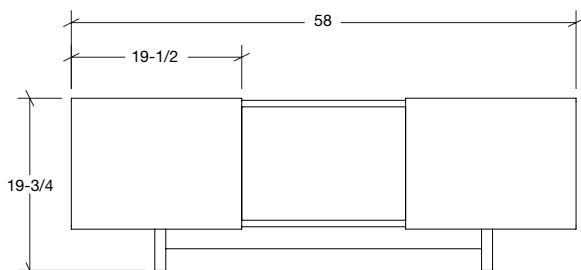

Drilling into walls isn't for everyone, but that doesn't mean you can't have our 3X Shelf. Our take on the credenza sits console style and has just the right amount of space to store everything you need.

Dimensions: 58" W x 13.5" D x 19.75" H
 Side Compartments: 18" W x 12.25" D x 13" H
 Center Compartment: 18.75" W x 12.25" D x 13" H
 Materials: Solid English walnut,
 powder coated aluminum
 Finish: Natural oil finish