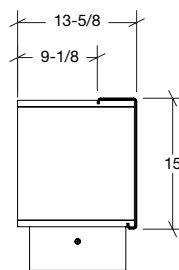

Dimensions: 58" W x 13.5" D x 19.75" H
 Side Compartments: 18" W x 12.25" D x 13" H
 Center Compartment: 18.75" W x 12.25" D x 13" H
 Materials: Solid English walnut,
 powder coated aluminum
 Finish: Natural oil finish