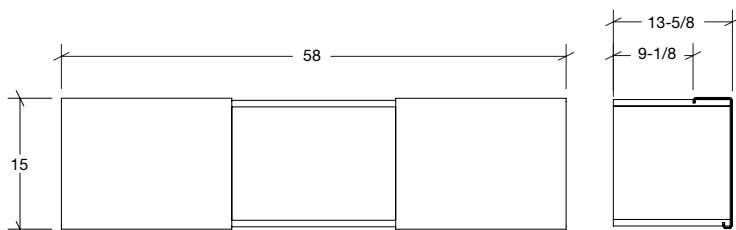

Dimensions: 58" W x 13.5" D x 15" H
Side Compartments: 18" W x 12.25" D x 13" H
Center Compartment: 18.75" W x 12.25" D x 13" H
Materials: Solid English walnut,
powder coated aluminum
Finish: Natural oil finish